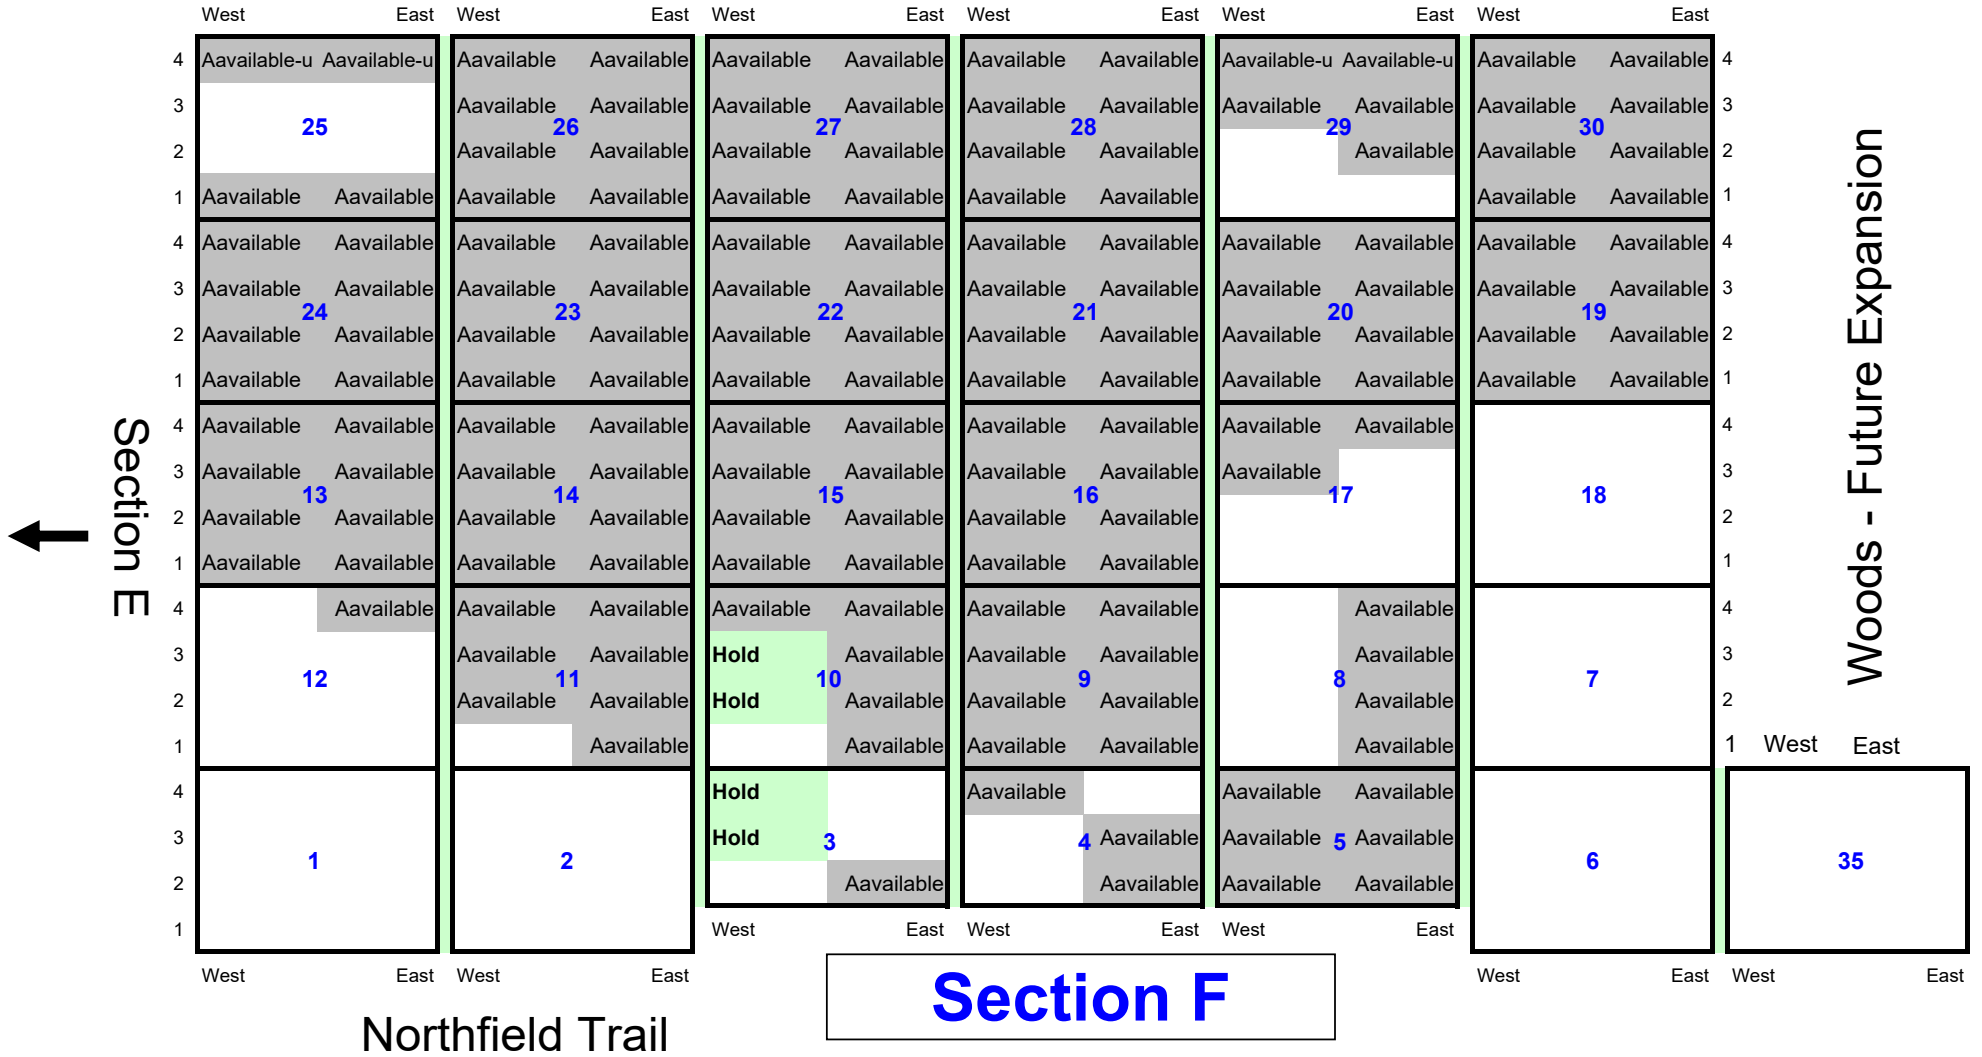

Pioneer Lane

	West	East	West	East	West	East	West	East	West	East	West	East	West	East	West	East	West	East	West	East	West	East
4																						
3	100		99		98		97		96		95		94		93		92		91			
2																						
1	81		82		83		84		85		86		87		88		89		90			
4																						
3	80		79		78		77		76		75		74		73		72		71			
2																						
1	61		62		63		64		65			66	67		68		69		70			
4											Aavailable											
3	60		59		58		57		56			55			54		53		52		51	
2									Aavailable			Aavailable										
1	40		39		38		37		36		35		34		33		32		31			
4																						
3	21		22		23		24		25		26		27		28		29		30			
2					Aavailable																	
1	20		19		18		17		16		15		14		13		12		11			
4																						
3	1		2		3		4		5		6		7		8		9		10			
2																						
1																						
	West	East	West	East	West	East	West	East	West	East	West	East	West	East	West	East	West	East	West	East	West	East

Section C

Smallwood Road

Section "C" has NO Lot # 41 - 50

Random Woods

Northfield Trail

Section D

Random Woods

Pioneer Lane

Section H

BENCH

Smallwood Road

Cobblestone Way

Section B

	West	East	West	East	West	East	West	East	West	East	West	East
4				H₂O								
3	45		46		47		48		49		Aavailable	50
2												
1												
4							Aavailable				Aavailable	Aavailable
3	44		43		42		41		40			39
2											Aavailable	Aavailable
1												
4											Aavailable	28
3	23		24		25		26		27			
2												
1												
4										Aavailable		17
3	22		21		20		19		18	Aavailable		
2										Aavailable		
1												
4												
3	1		2		3		4		5			6
2												
1												
	West	East	West	East	West	East	West	East	West	East	West	East

Woods

Section I