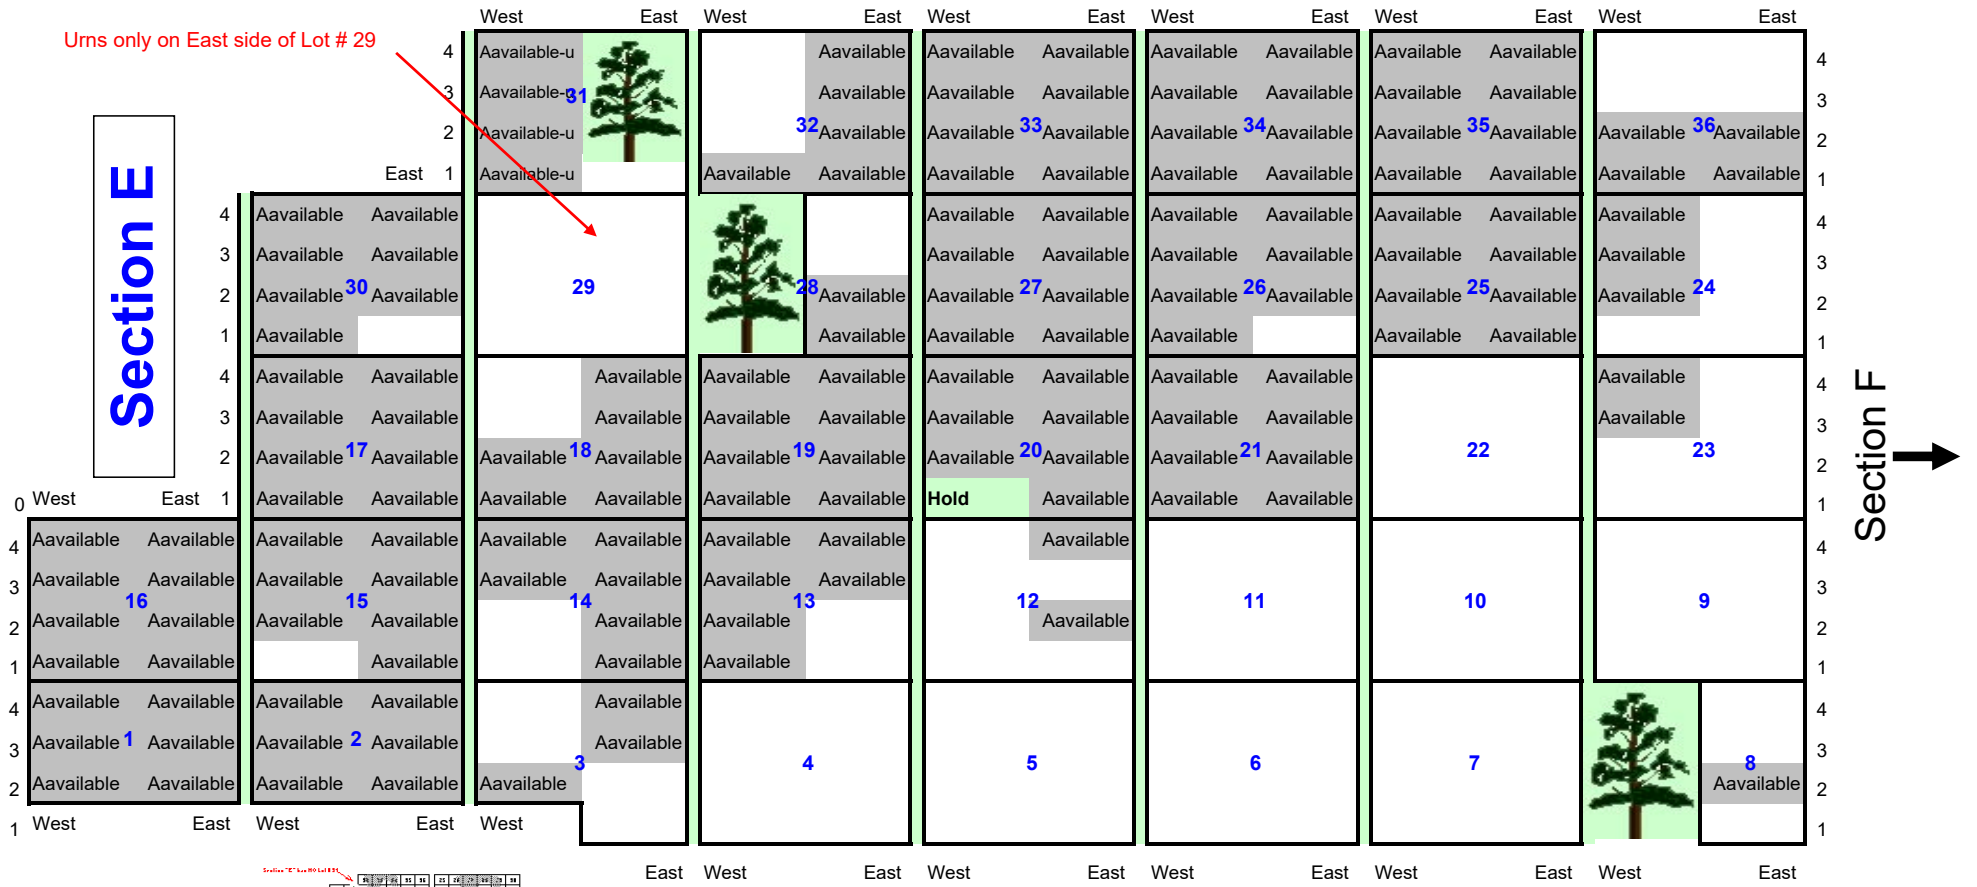

Pioneer Lane

Section C

Smallwood Road

Section "C" has NO Lot # 41 - 50

Random Woods

Northfield Trail

Section D

Random Woods

Pioneer Lane

Section H

BENCH

Smallwood Road

Cobblestone Way

Section B

	West	East	West	East	West	East	West	East	West	East	West	East
4				H₂O								
3	45		46		47		48		49		Aavailable	50
2												
1												
4								Aavailable				Aavailable
3	44		43		42		41		40			Aavailable
2												Aavailable
1												
4												Aavailable
3	23		24		25		26		27			28
2												
1												
4												
3	22		21		20		19		18	Aavailable		17
2										Aavailable		
1												
4												
3	1		2		3		4		5			6
2												
1												
	West	East	West	East	West	East	West	East	West	East	West	East

Woods

Section I