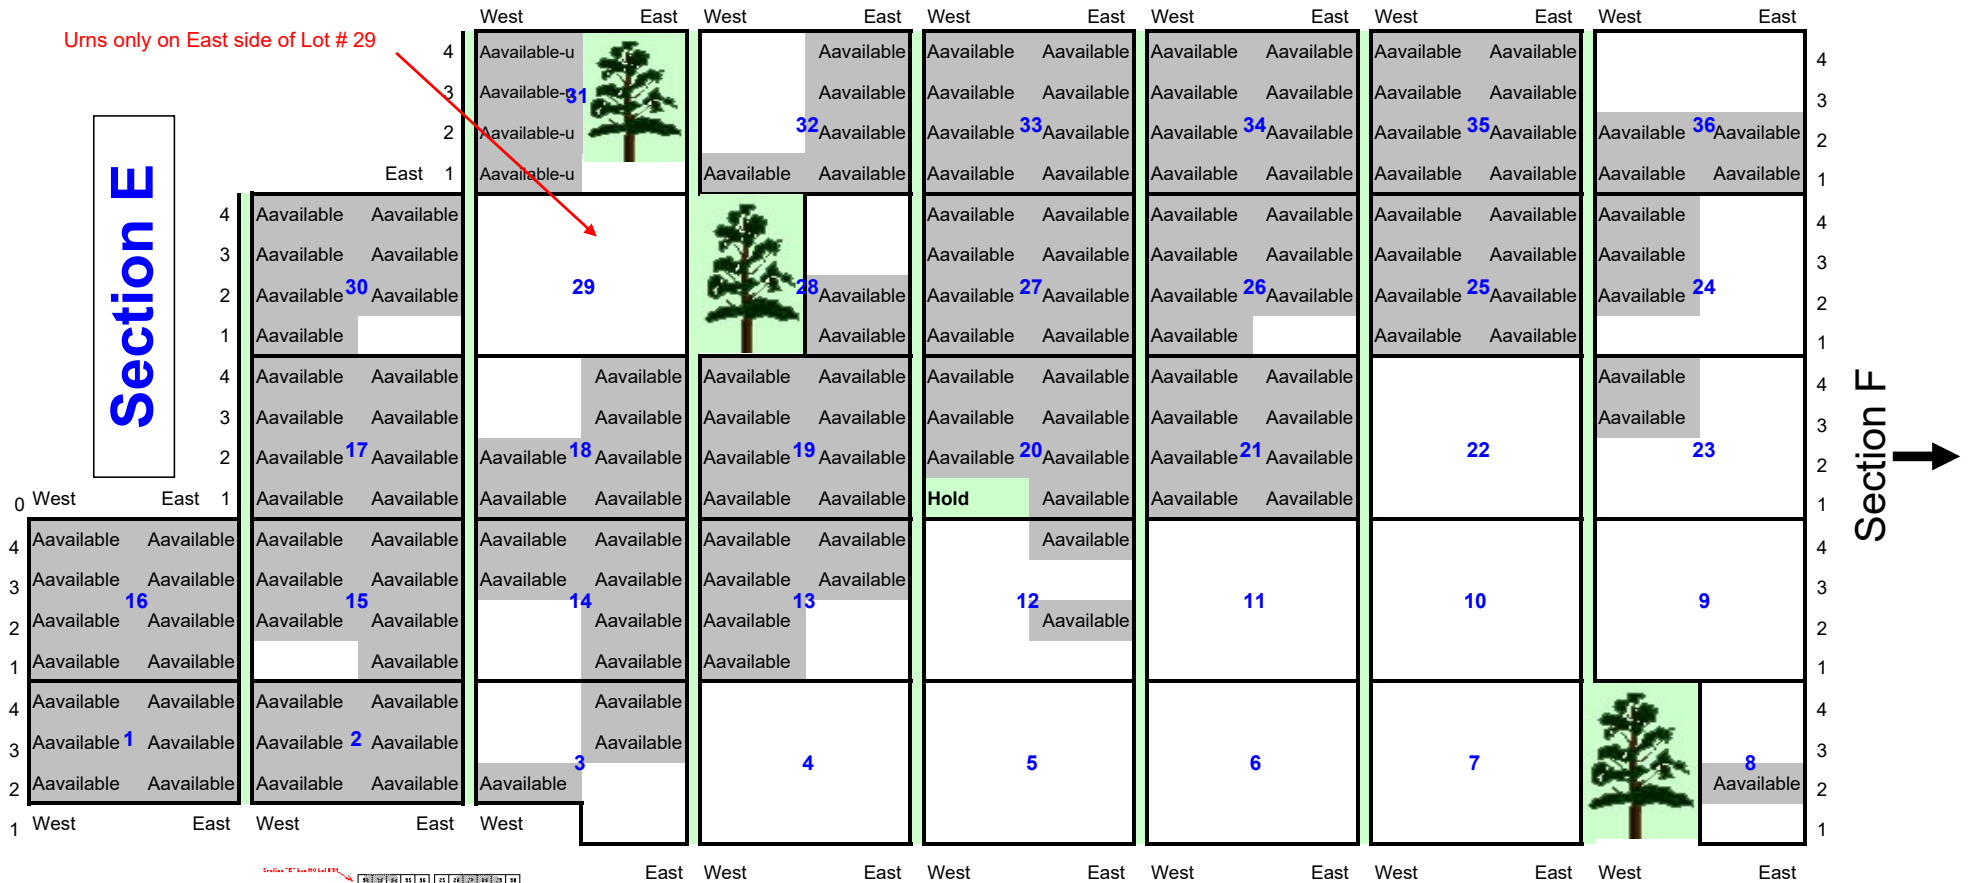

Pioneer Lane

	West	East	West	East	West	East	West	East	West	East	West	East	West	East	West	East	West	East	West	East	West	East
4																						
3	100		99		98		97		96		95		94		93		92		91			
2																						
1	81		82		83		84		85		86		87		88		89		90			
4																						
3	80		79		78		77		76		75		74		73		72		71			
2																						
1	61		62		63		64		65			66	67		68		69		70			
4											Aavailable											
3	60		59		58		57		56			55			54		53		52		51	
2									Aavailable			Aavailable										
1	40		39		38		37		36		35		34		33		32		31			
4																						
3	21		22		23		24		25		26		27		28		29		30			
2					Aavailable																	
1	20		19		18		17		16		15		14		13		12		11			
4																						
3	1		2		3		4		5		6		7		8		9		10			
2																						
1																						
	West	East	West	East	West	East	West	East	West	East	West	East	West	East	West	East	West	East	West	East	West	East

Section C

Smallwood Road

Section "C" has NO Lot # 41 - 50

Random Woods

Northfield Trail

Section D

Random Woods

Pioneer Lane

Section H

BENCH

Smallwood Road

Cobblestone Way

Section B

	West	East	West	East	West	East	West	East	West	East	West	East
4				H₂O								
3	45		46		47		48		49		Aavailable	50
2												
1												
4							Aavailable				Aavailable	Aavailable
3	44		43		42		41		40			39
2											Aavailable	Aavailable
1												
4											Aavailable	28
3	23		24		25		26		27			
2												
1												
4										Aavailable		17
3	22		21		20		19		18	Aavailable		
2										Aavailable		
1												
4												
3	1		2		3		4		5			6
2												
1												
	West	East	West	East	West	East	West	East	West	East	West	East

Woods

Section I