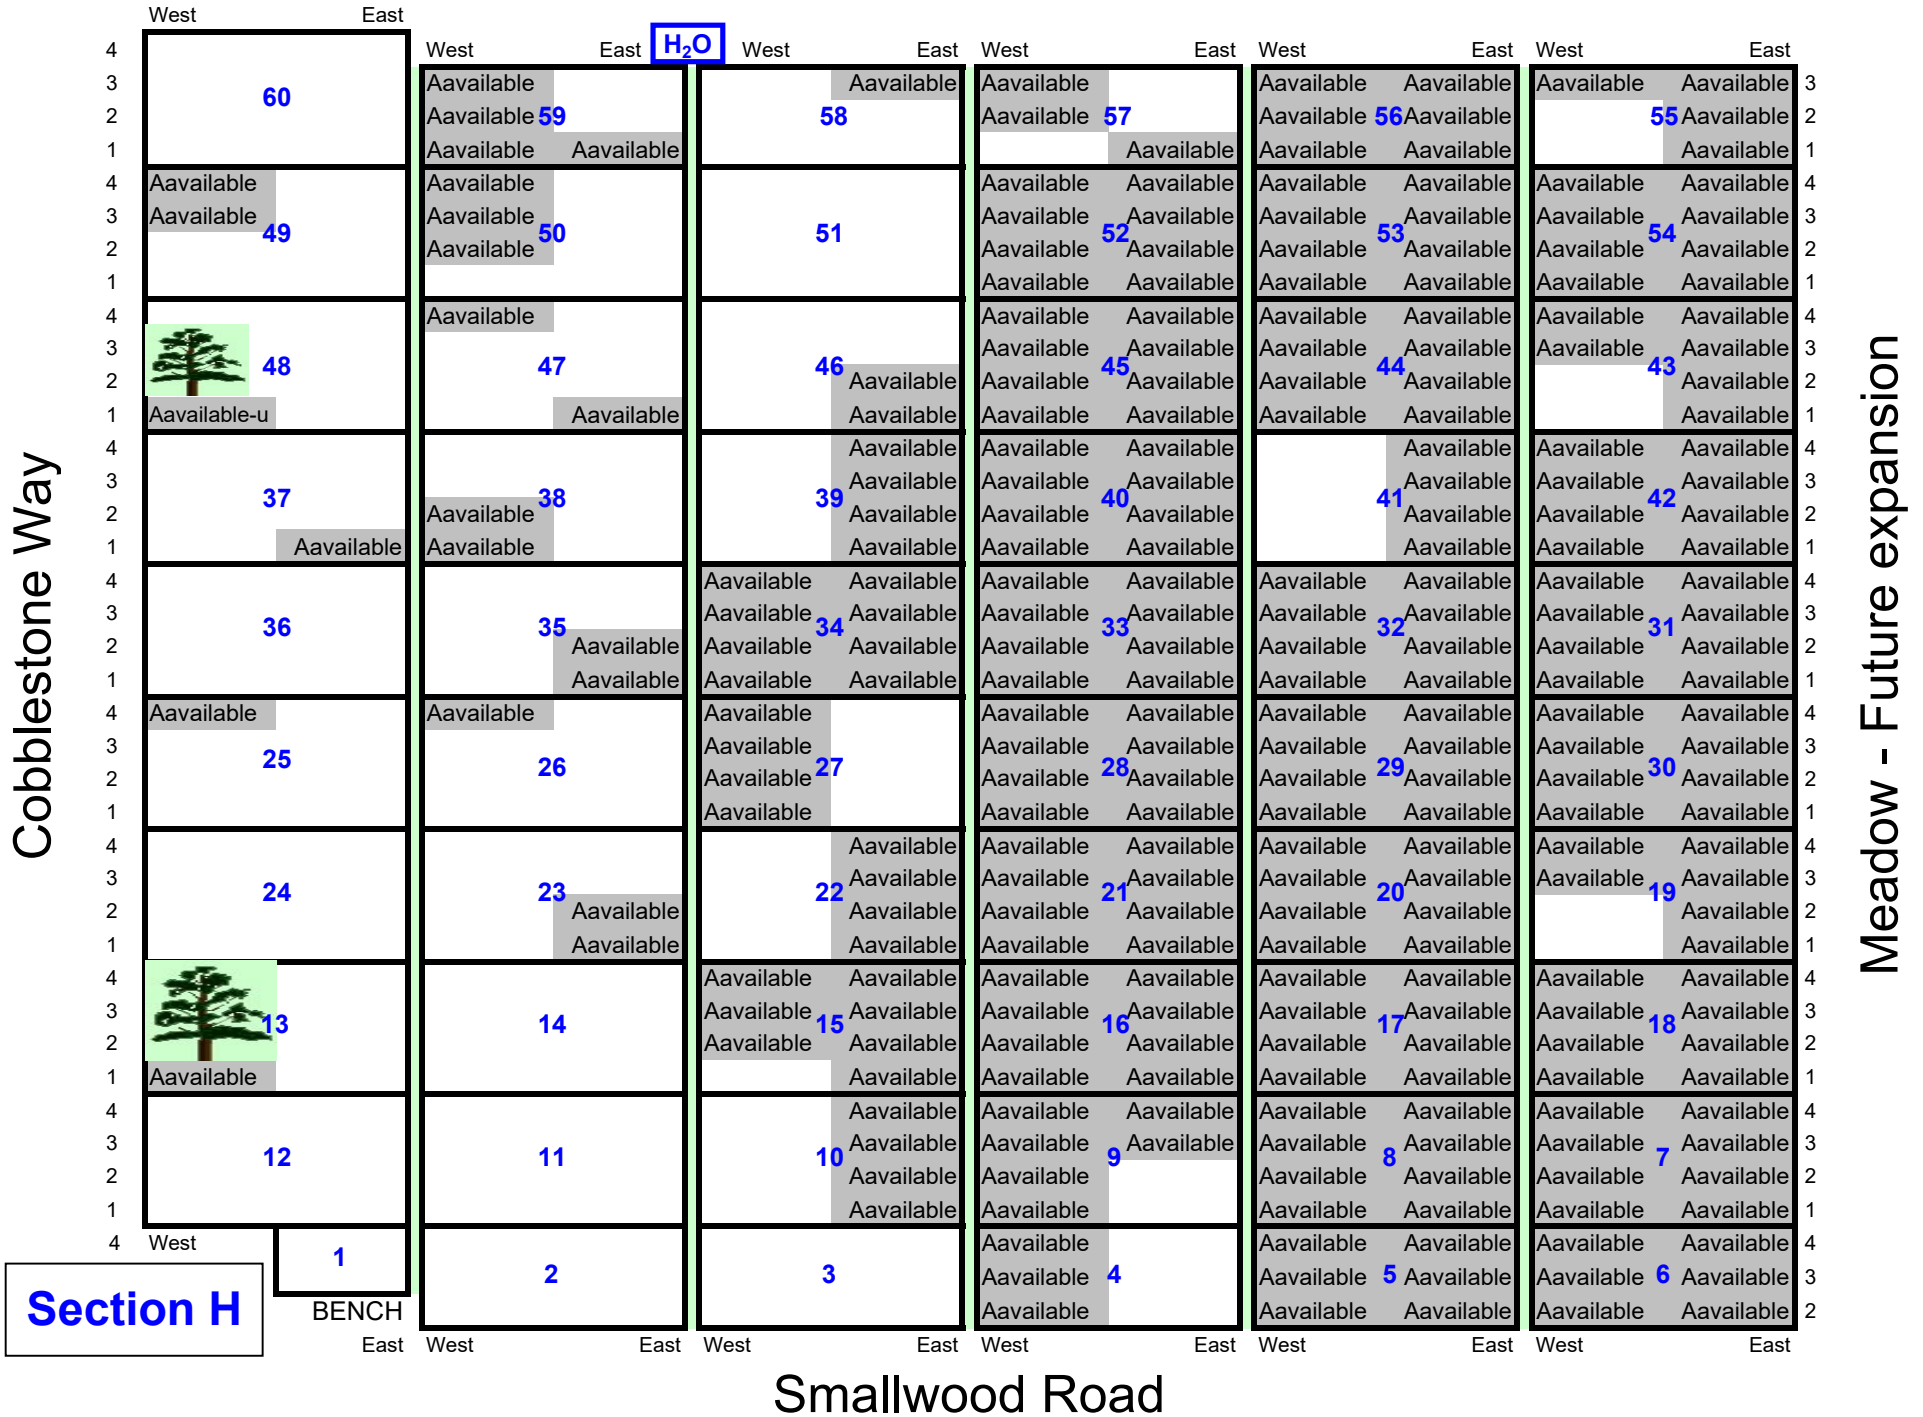

Pioneer Lane

Section C

Smallwood Road

Section "C" has NO Lot # 41 - 50

Random Woods

Northfield Trail

Section D

Random Woods

Pioneer Lane

Section H

BENCH

Smallwood Road

Cobblestone Way

Section B

	West	East	West	East	West	East	West	East	West	East	West	East
4				H₂O								
3	45		46		47		48		49		Aavailable	50
2												
1												
4								Aavailable				Aavailable
3	44		43		42		41		40			Aavailable
2												Aavailable
1												
4												Aavailable
3	23		24		25		26		27			28
2												
1												
4												
3	22		21		20		19		18	Aavailable		17
2										Aavailable		
1												
4												
3	1		2		3		4		5			6
2												
1												
	West	East	West	East	West	East	West	East	West	East	West	East

Woods

Section I