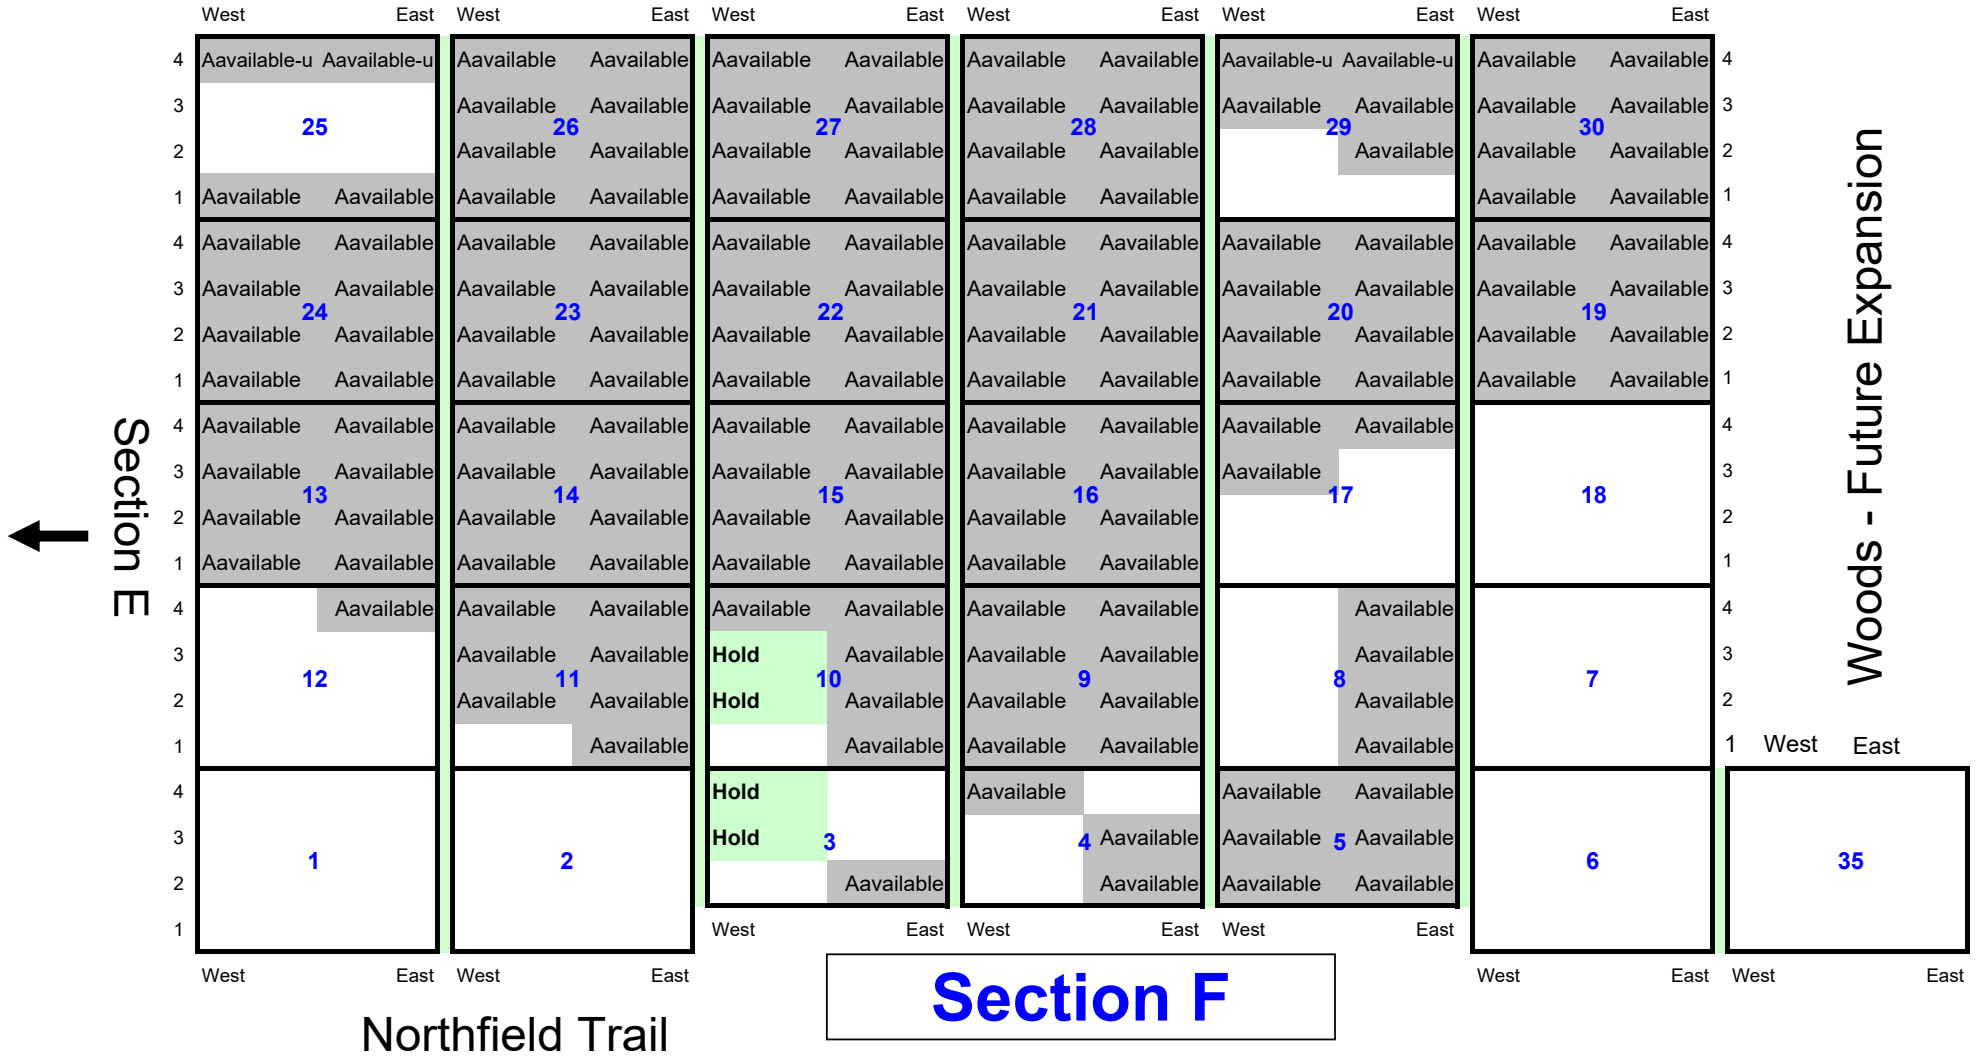

Pioneer Lane

Section C

Smallwood Road

Section "C" has NO Lot # 41 - 50

Random Woods

Northfield Trail

Section D

Random Woods

Pioneer Lane

Section H

BENCH

Smallwood Road

Cobblestone Way

Section B

	West	East	West	East	West	East	West	East	West	East	West	East
4				H₂O								
3	45		46		47		48		49		Aavailable	50
2												
1												
4								Aavailable				Aavailable
3	44		43		42		41		40			Aavailable
2												Aavailable
1												
4												Aavailable
3	23		24		25		26		27			28
2												
1												
4												
3	22		21		20		19		18	Aavailable		17
2										Aavailable		
1												
4												
3	1		2		3		4		5			6
2												
1												
	West	East	West	East	West	East	West	East	West	East	West	East

Woods

Section I