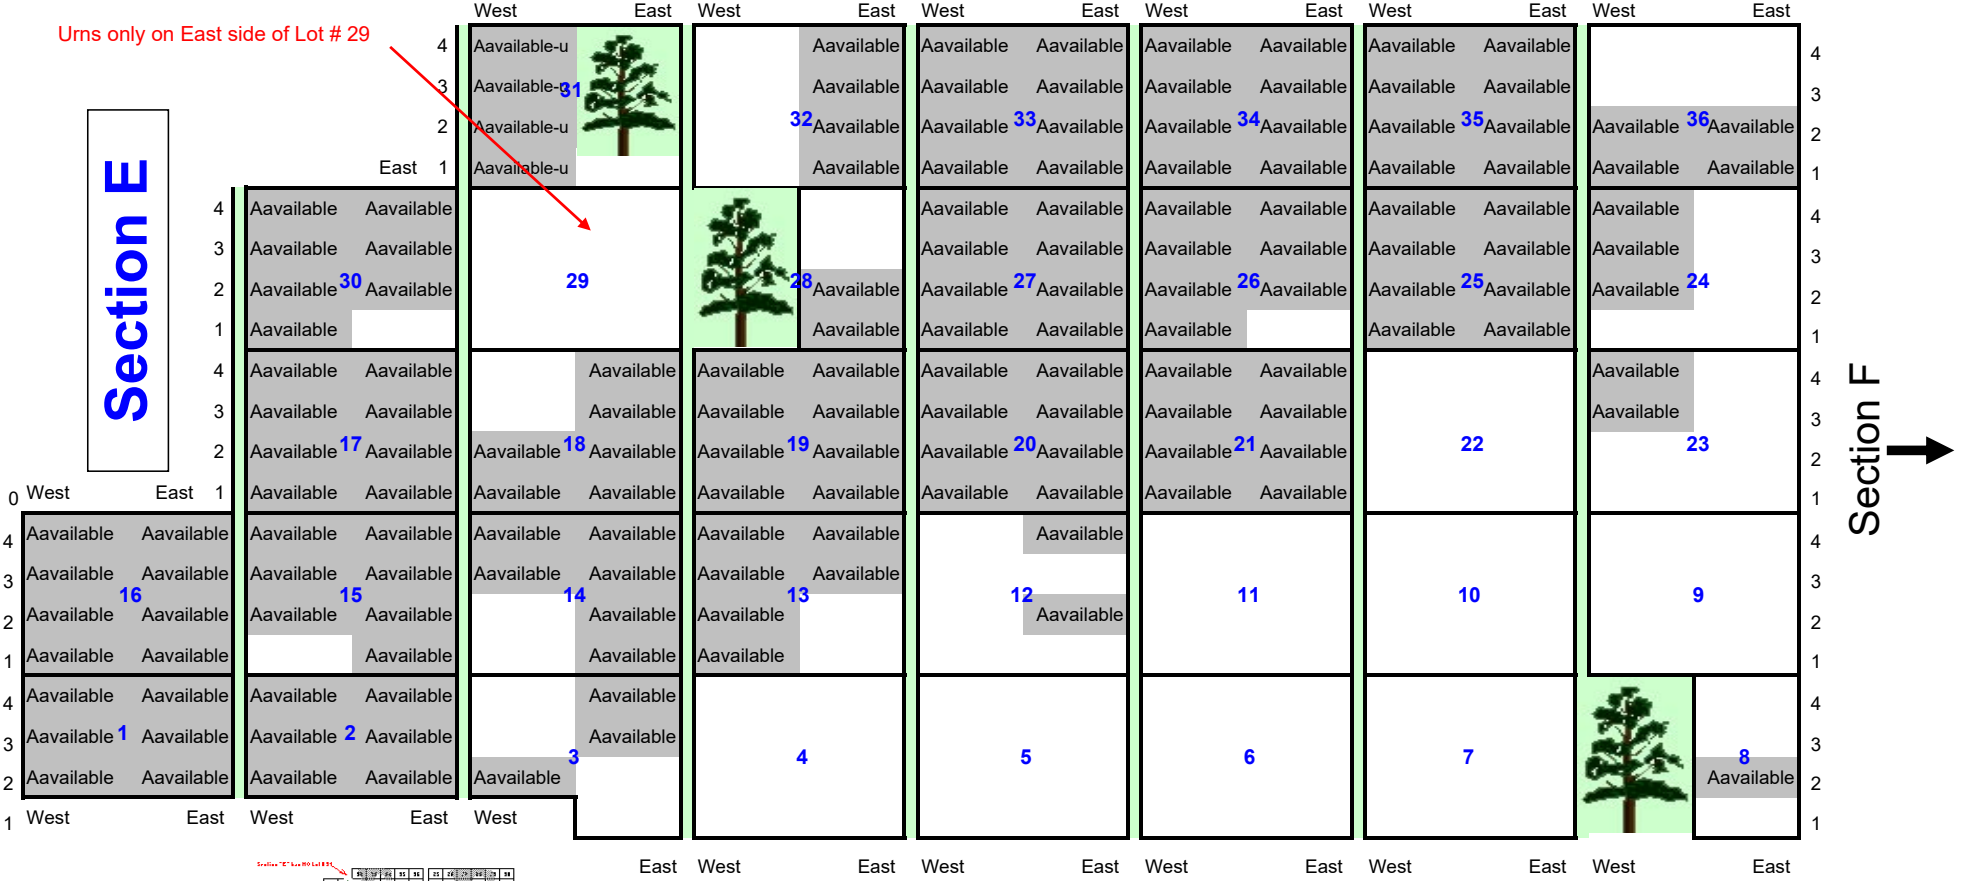

Pioneer Lane

	West	East	West	East	West	East	West	East	West	East	West	East	West	East	West	East	West	East	West	East		
4																					4	
3	100		99		98		97		96		95		94		93		92		91			3
2																						2
1																						1
4	81		82		83		84		85		86		87		88		89		90			4
3																						3
2																						2
1																						1
4	61		62		63		64		65		66		67		68		69		70			4
3																						3
2																						2
1											Available											1
4	60		59		58		57		56		55		54		53		52		51			4
3																						3
2																						2
1																						1
4	40		39		38		37		36		35		34		33		32		31			4
3																						3
2																						2
1																						1
4	21		22		23		24		25		26		27		28		29		30			4
3																						3
2																						2
1																						1
4	20		19		18		17		16		15		14		13		12		11			4
3																						3
2																						2
1																						1
4	1		2		3		4		5		6		7		8		9		10			4
3																						3
2																						2
1																						1
	West	East	West	East	West	East	West	East	West	East	West	East	West	East	West	East	West	East	West	East	West	East

Section C

Smallwood Road

Section "C" has NO Lot # 41 - 50

Random Woods

Northfield Trail

Section D

Random Woods

Section G