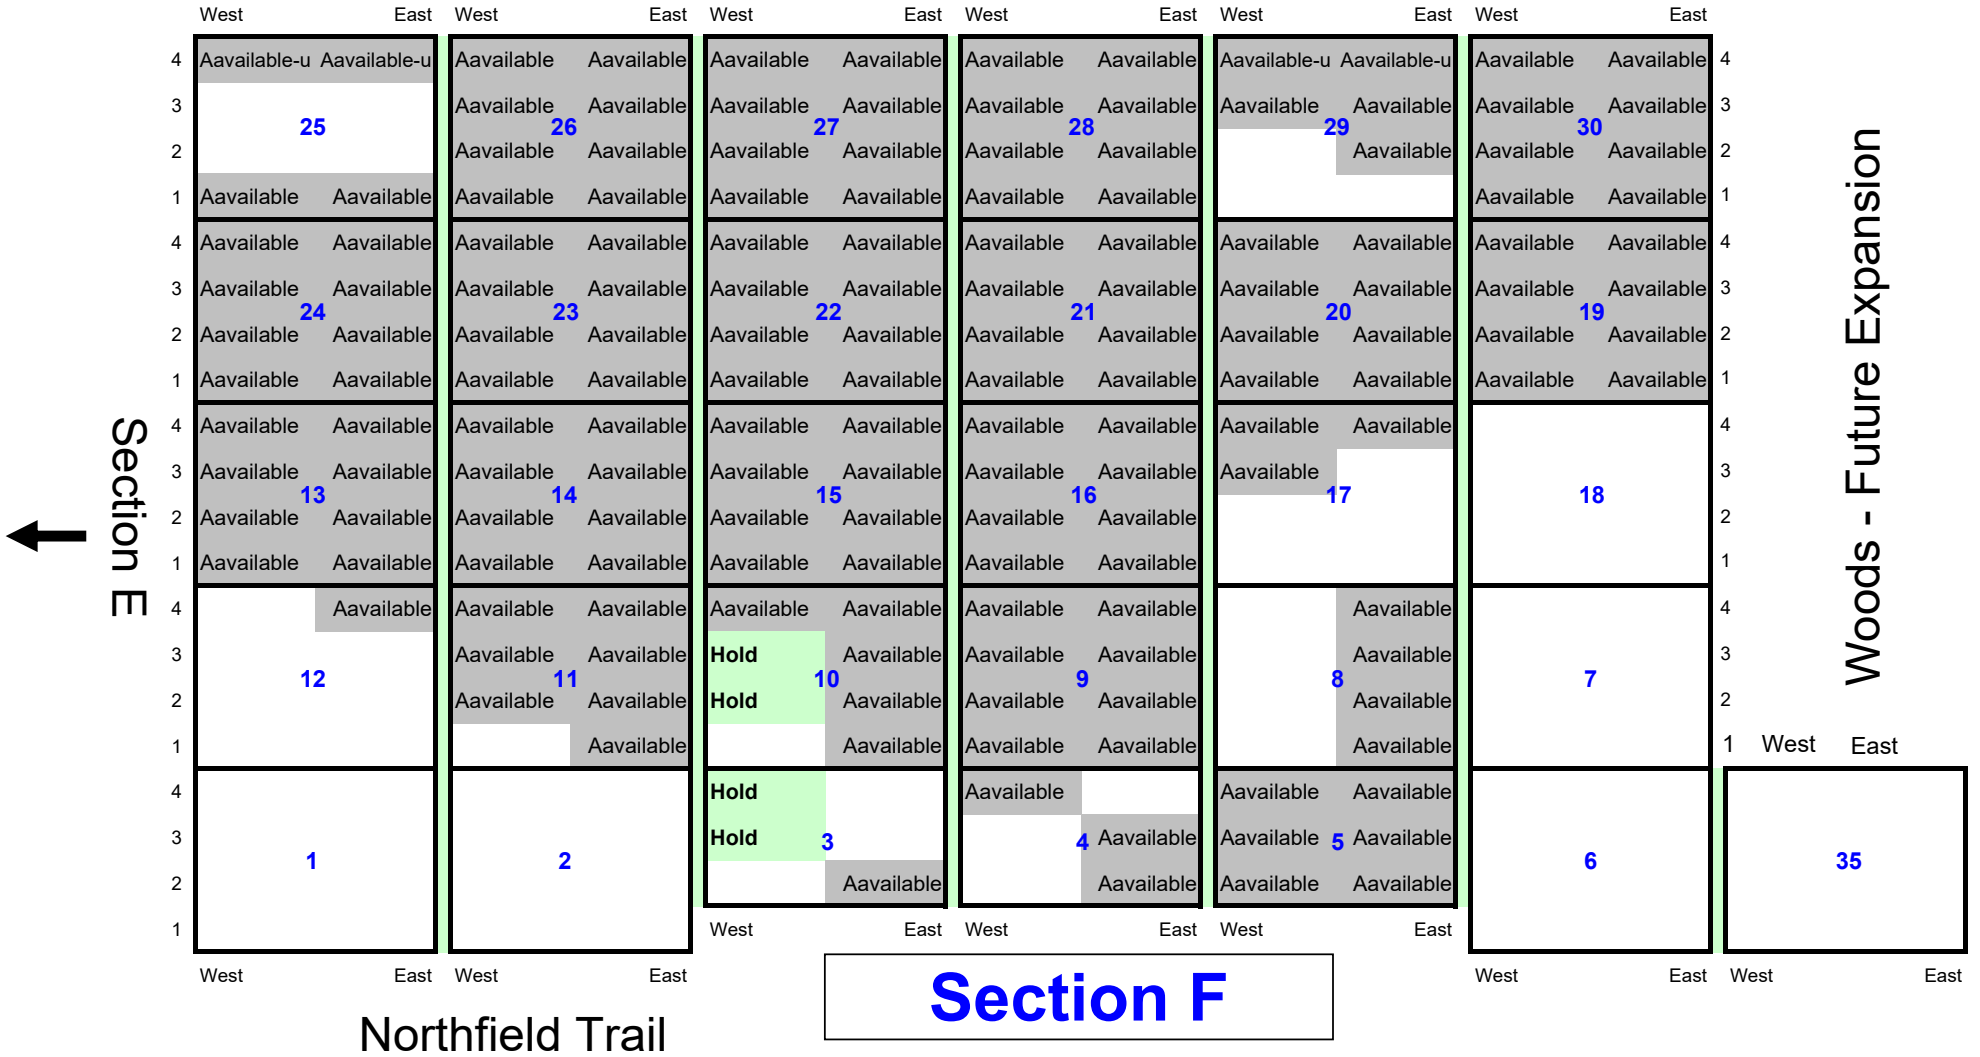

Random Woods