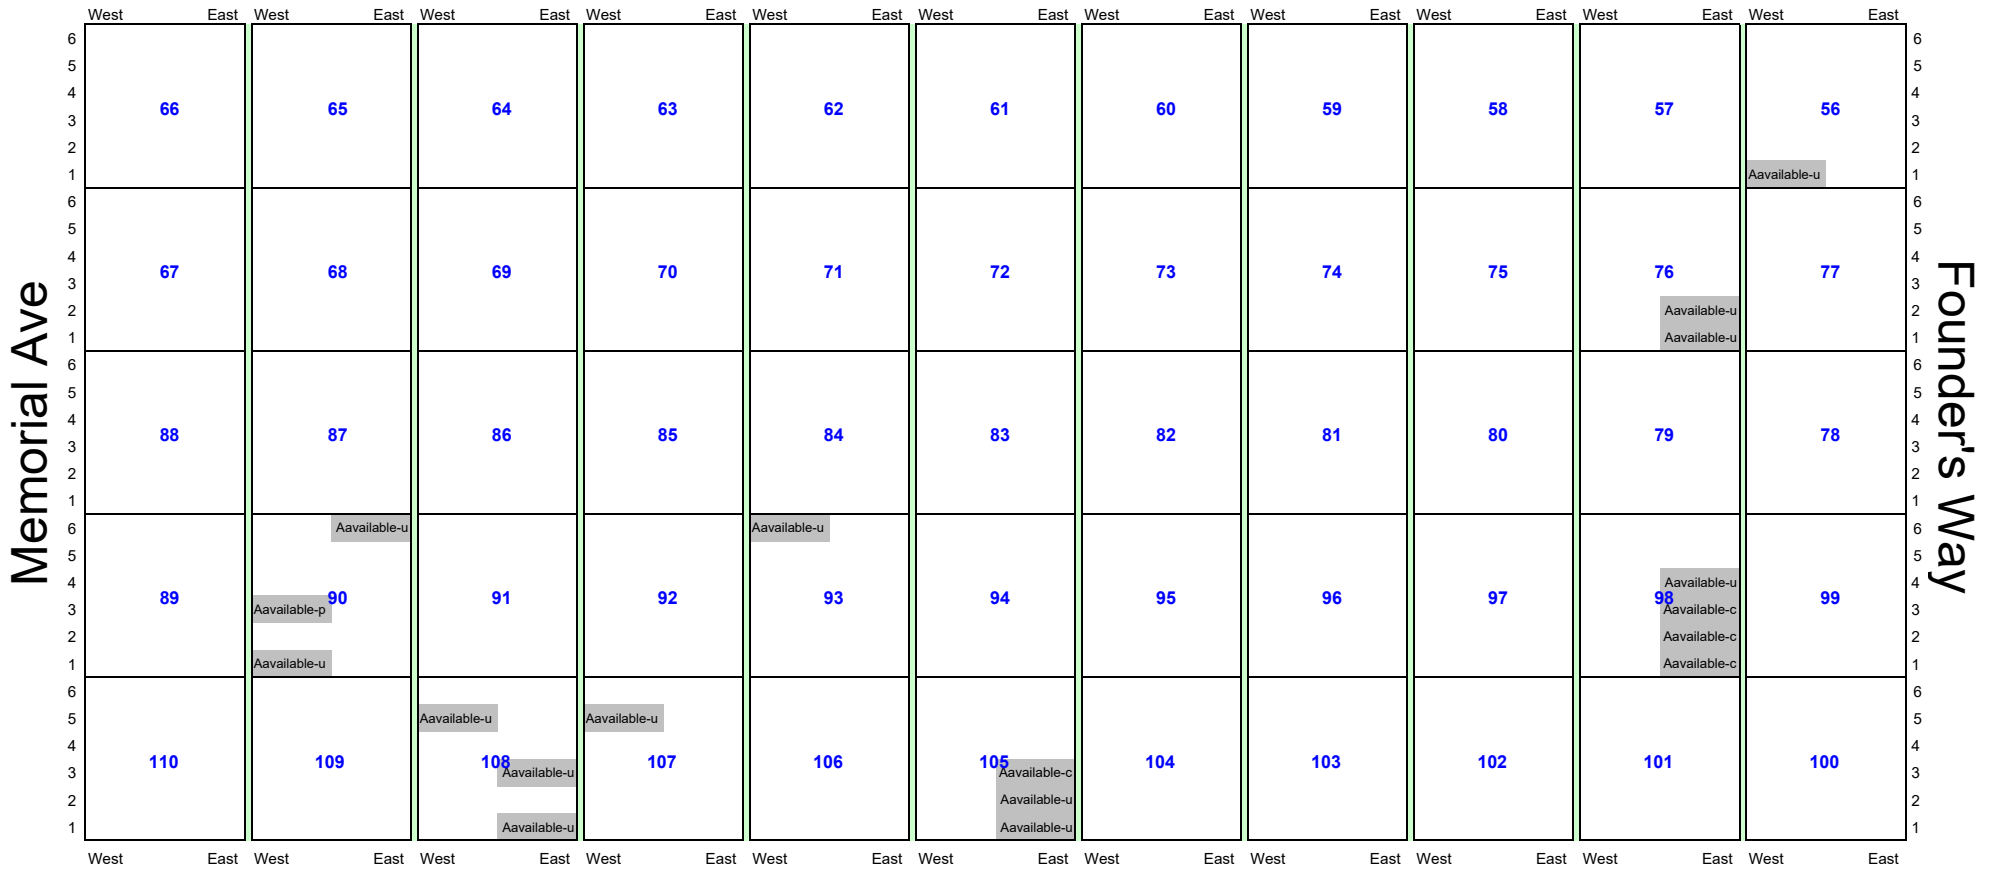

Veteran's Walk

Area A= Lots 56 → 110

Lower South Road

Veteran's Walk

Founder's Way

Washington Rd

Maple Ave

Area C = Lots 1 → 55

Veteran's Walk

Hilltop Road

**Area H left = Lots 508 → 516, 537 → 545,
563 → 571, 592 → 600, 619 → 627**

**Area H right = Lots 500 → 507, 546 → 562,
601 → 618 & 643**

Area I = Lots 233 → 268

Maple Avenue

**Area J =
Lots
163 → 178,
183 → 198,
204 → 210**

Memorial Avenue

Area K = Lots 111-117, 123-138, 143-158

Avenue of the Flags

(East Avenue)

Lower South Road

Area L = Lots 161, 162, 179-182, 199-202, 211-215, 365-367

Area M
↓

↑
Area L

Hartsgate

Area M = Lots 119-122, 139-142, 159-160, 216-220 2/1/2018

Lots A, B & C

↓