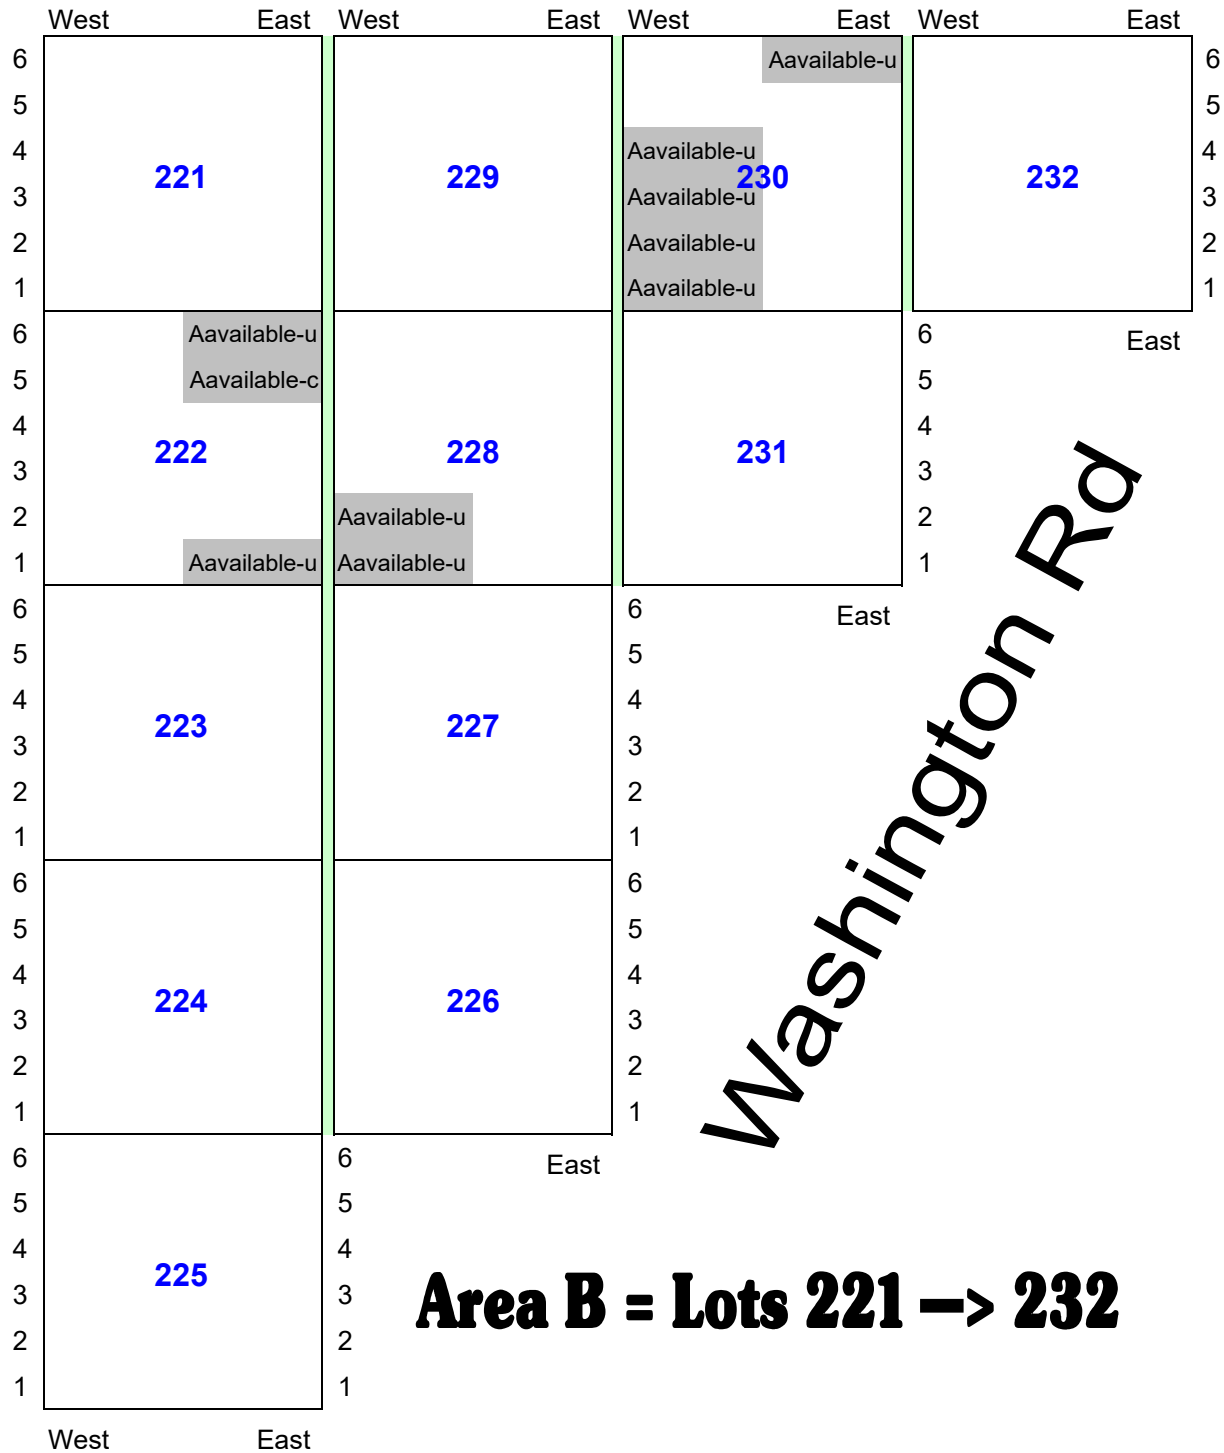

Veteran's Walk

Area A= Lots 56 → 110

Lower South Road

Veteran's Walk

Founder's Way

Washington Rd

Maple Ave

Area C = Lots 1 → 55

Veteran's Walk

Hilltop Road

**Area H left = Lots 508 → 516, 537 → 545,
563 → 571, 592 → 600, 619 → 627**

**Area H right = Lots 500 → 507, 546 → 562,
601 → 618 & 643**

Area I = Lots 233 → 268

Maple Avenue

**Area J =
Lots
163 → 178,
183 → 198,
204 → 210**

Memorial Avenue

Area K = Lots 111-117, 123-138, 143-158

Avenue of the Flags

(East Avenue)

Lower South Road

Area L = Lots 161, 162, 179-182, 199-202, 211-215, 365-367

Area M
↓

↑
Area L

Hartsgate

Area M = Lots 119-122, 139-142, 159-160, 216-220 2/1/2018

Lots A, B & C

↓