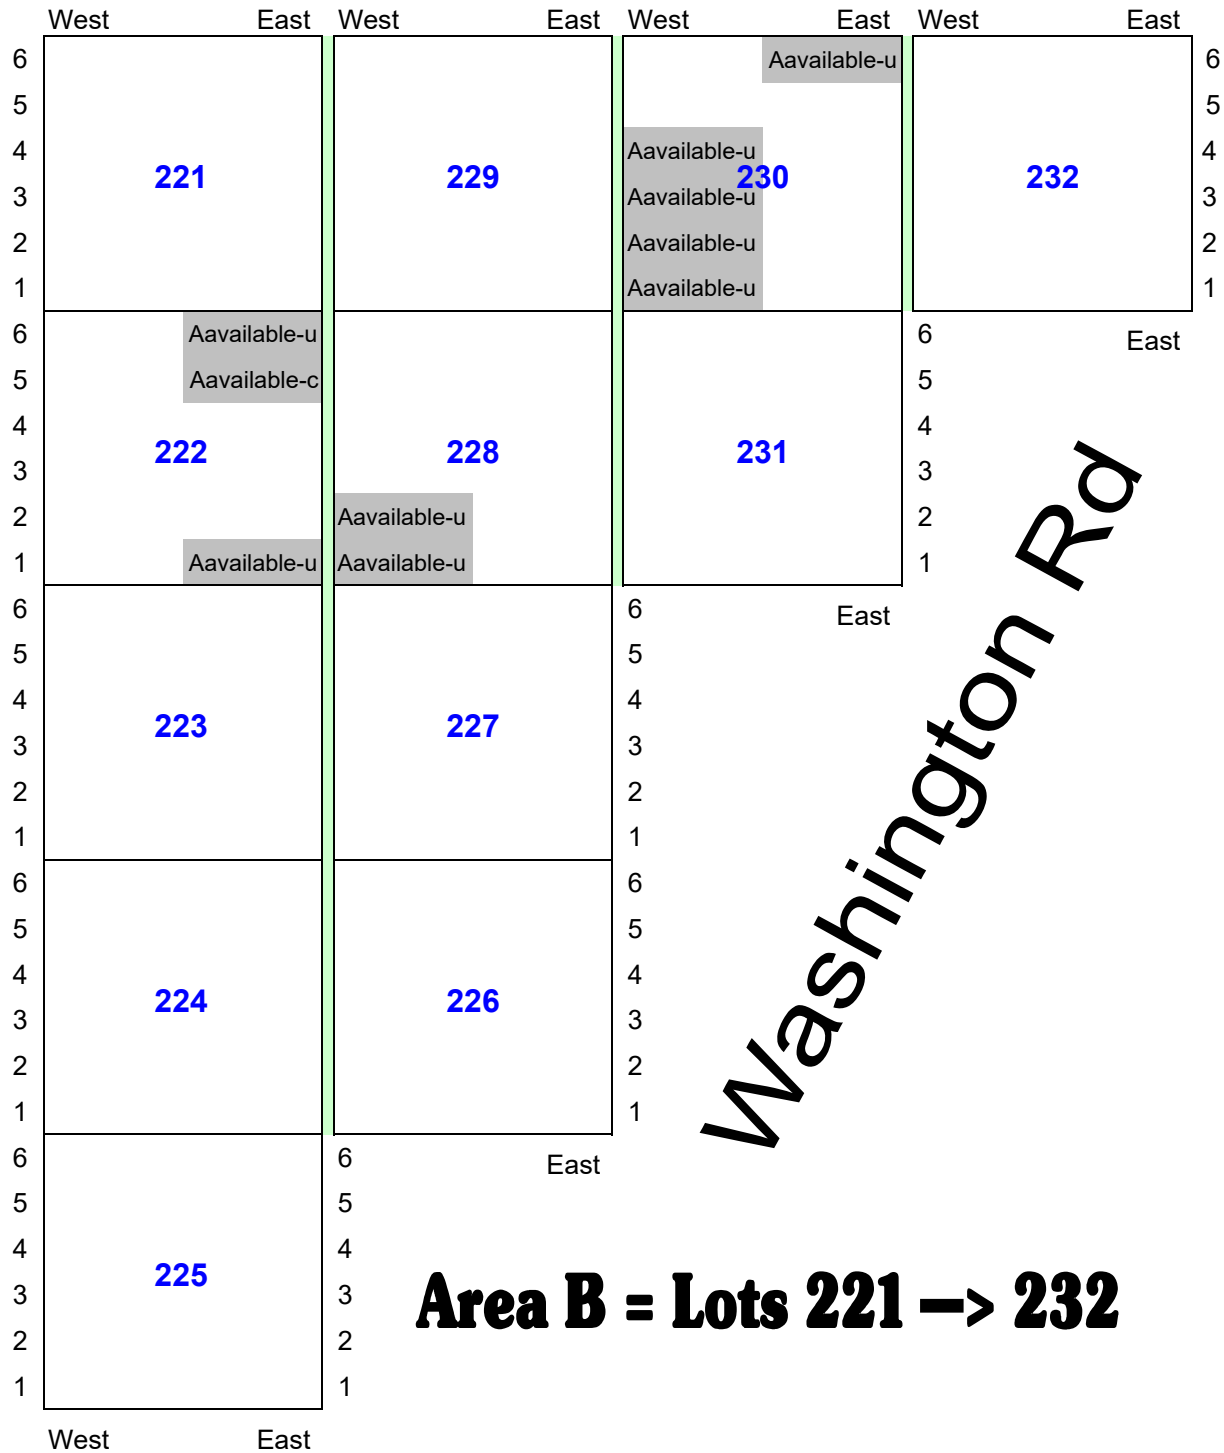

# Veteran's Walk

**Area A= Lots 56 → 110**

Lower South Road

# Veteran's Walk

Founder's Way

Washington Rd

**Area B = Lots 221 → 232**

# Maple Ave

**Area C = Lots 1 → 55**

Veteran's Walk

# Hilltop Road

**Area F = Lots 308 -> 337 & 426 -> 500**