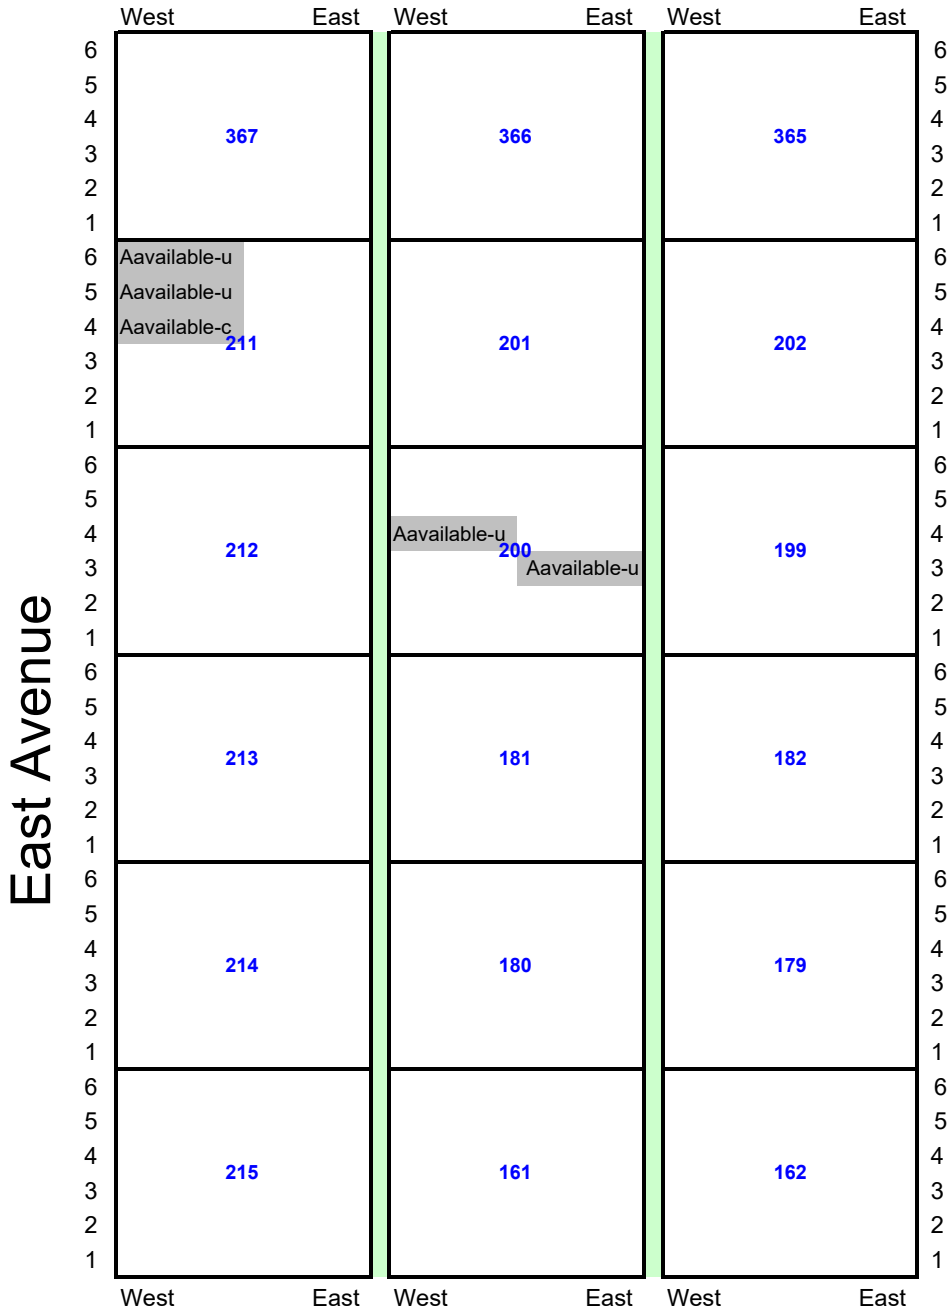

Veteran's Walk

Area A= Lots 56 → 110

Lower South Road

Veteran's Walk

Founder's Way

Washington Rd

Maple Ave

Area C = Lots 1 → 55

Veteran's Walk

Hilltop Road

**Area H left = Lots 508 → 516, 537 → 545,
563 → 571, 592 → 600, 619 → 627**

**Area H right = Lots 500 → 507, 546 → 562,
601 → 618 & 643**

Area I = Lots 233 → 268

Maple Avenue

**Area J =
Lots
163 → 178,
183 → 198,
204 → 210**

Memorial Avenue

Area K = Lots 111-117, 123-138, 143-158

Avenue of the Flags

(East Avenue)

Lower South Road

Area L = Lots 161, 162, 179-182, 199-202, 211-215, 365-367

Area M
↓

↑
Area L

Hartsgate

Area M = Lots 119-122, 139-142, 159-160, 216-220 2/1/2018

Lots A, B & C

↓