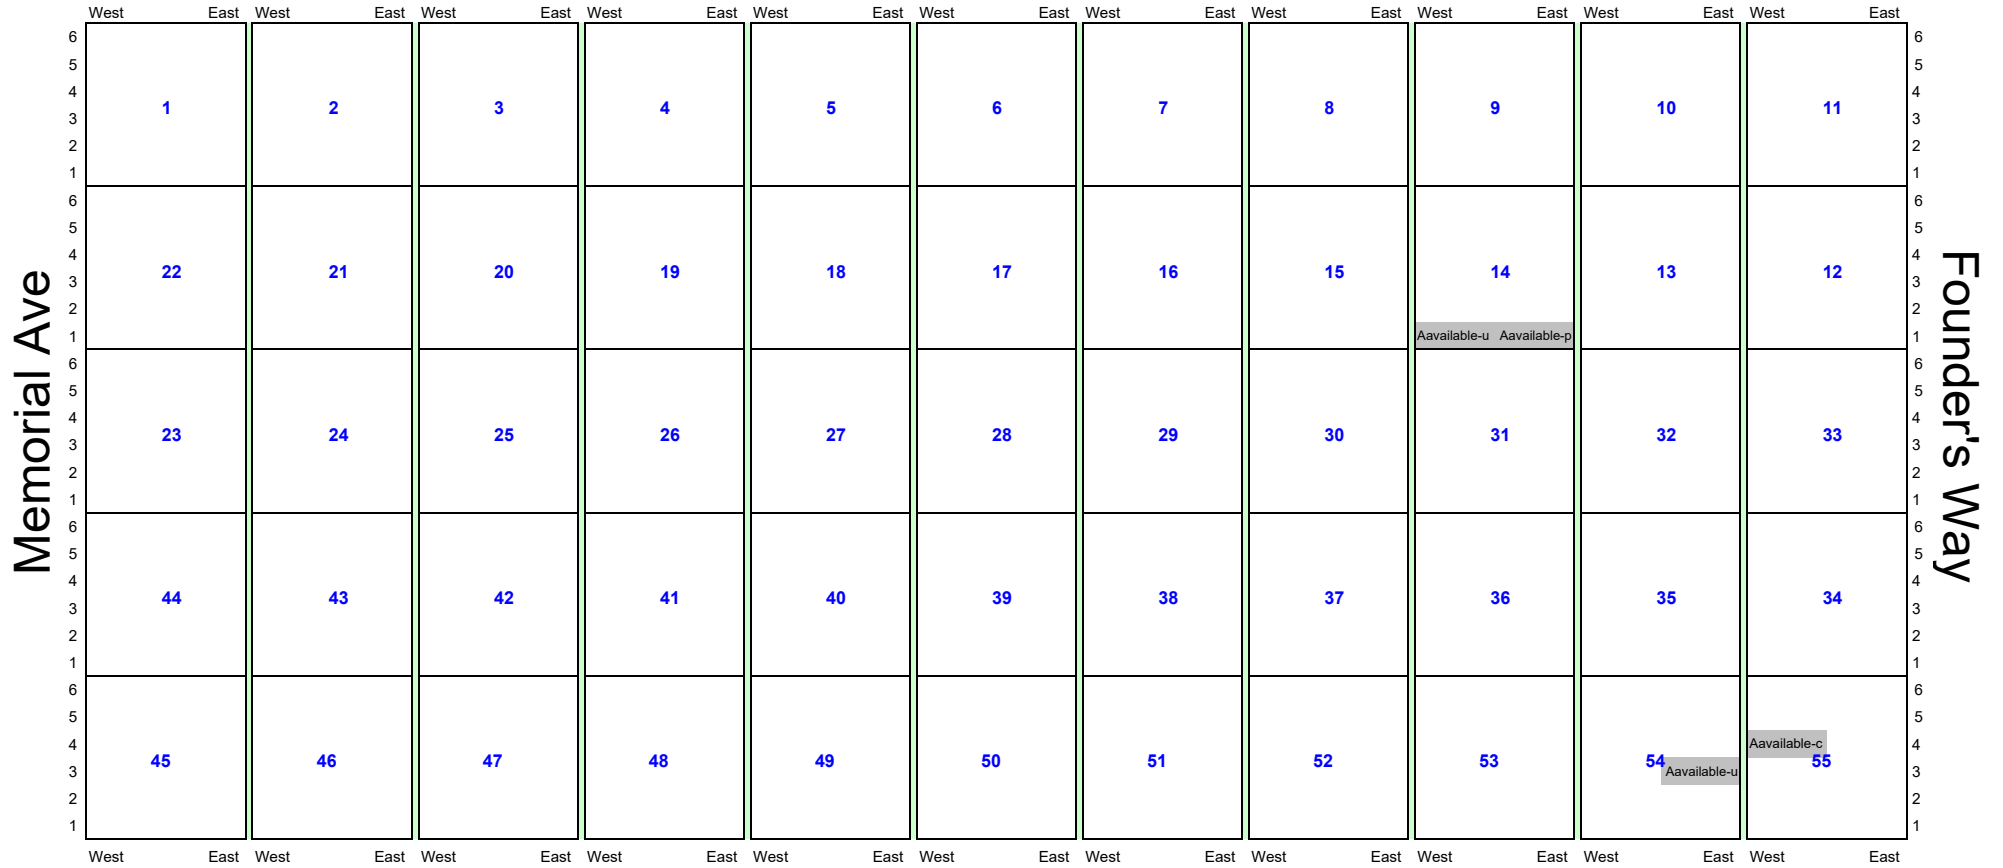

Veteran's Walk

Area A= Lots 56 → 110

Lower South Road

Veteran's Walk

Founder's Way

Washington Rd

Maple Ave

Area C = Lots 1 → 55

Veteran's Walk

Hilltop Road

**Area H left = Lots 508 → 516, 537 → 545,
563 → 571, 592 → 600, 619 → 627**

**Area H right = Lots 500 → 507, 546 → 562,
601 → 618 & 643**

Area I = Lots 233 → 268

Maple Avenue

**Area J =
Lots
163 → 178,
183 → 198,
204 → 210**

Memorial Avenue

Area K = Lots 111-117, 123-138, 143-158

Avenue of the Flags

(East Avenue)

Lower South Road

Area L = Lots 161, 162, 179-182, 199-202, 211-215, 365-367

Area M
↓

↑
Area L

Hartsgate

Area M = Lots 119-122, 139-142, 159-160, 216-220 2/1/2018

Lots A, B & C

↓