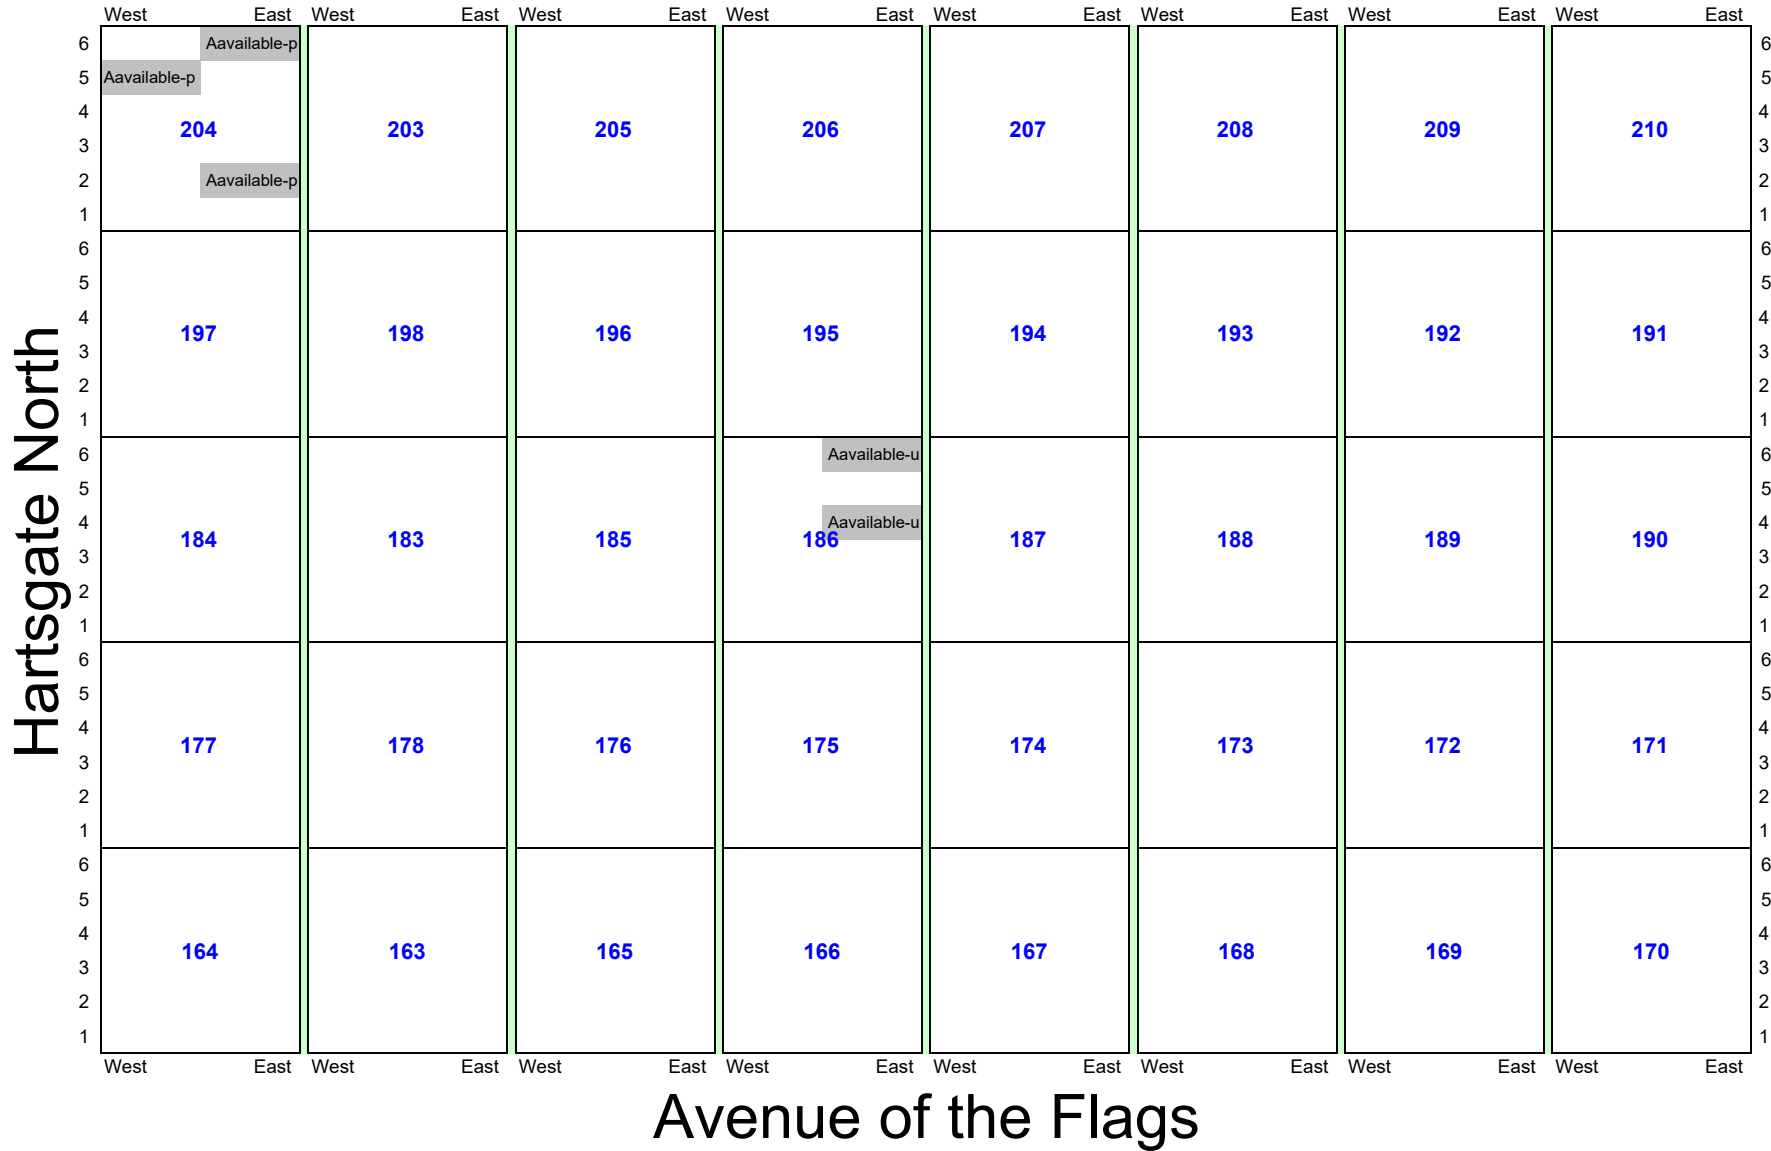

Veteran's Walk

Area A= Lots 56 → 110

Lower South Road

Veteran's Walk

Founder's Way

Washington Rd

Maple Ave

Area C = Lots 1 → 55

Veteran's Walk

Hilltop Road

**Area H left = Lots 508 → 516, 537 → 545,
563 → 571, 592 → 600, 619 → 627**

**Area H right = Lots 500 → 507, 546 → 562,
601 → 618 & 643**

Area I = Lots 233 → 268

Maple Avenue

**Area J =
Lots
163 → 178,
183 → 198,
204 → 210**

Memorial Avenue

Area K = Lots 111-117, 123-138, 143-158

Avenue of the Flags

(East Avenue)

Lower South Road

Area L = Lots 161, 162, 179-182, 199-202, 211-215, 365-367

Area M
↓

↑
Area L

Hartsgate

Area M = Lots 119-122, 139-142, 159-160, 216-220 2/1/2018

Lots A, B & C

↓