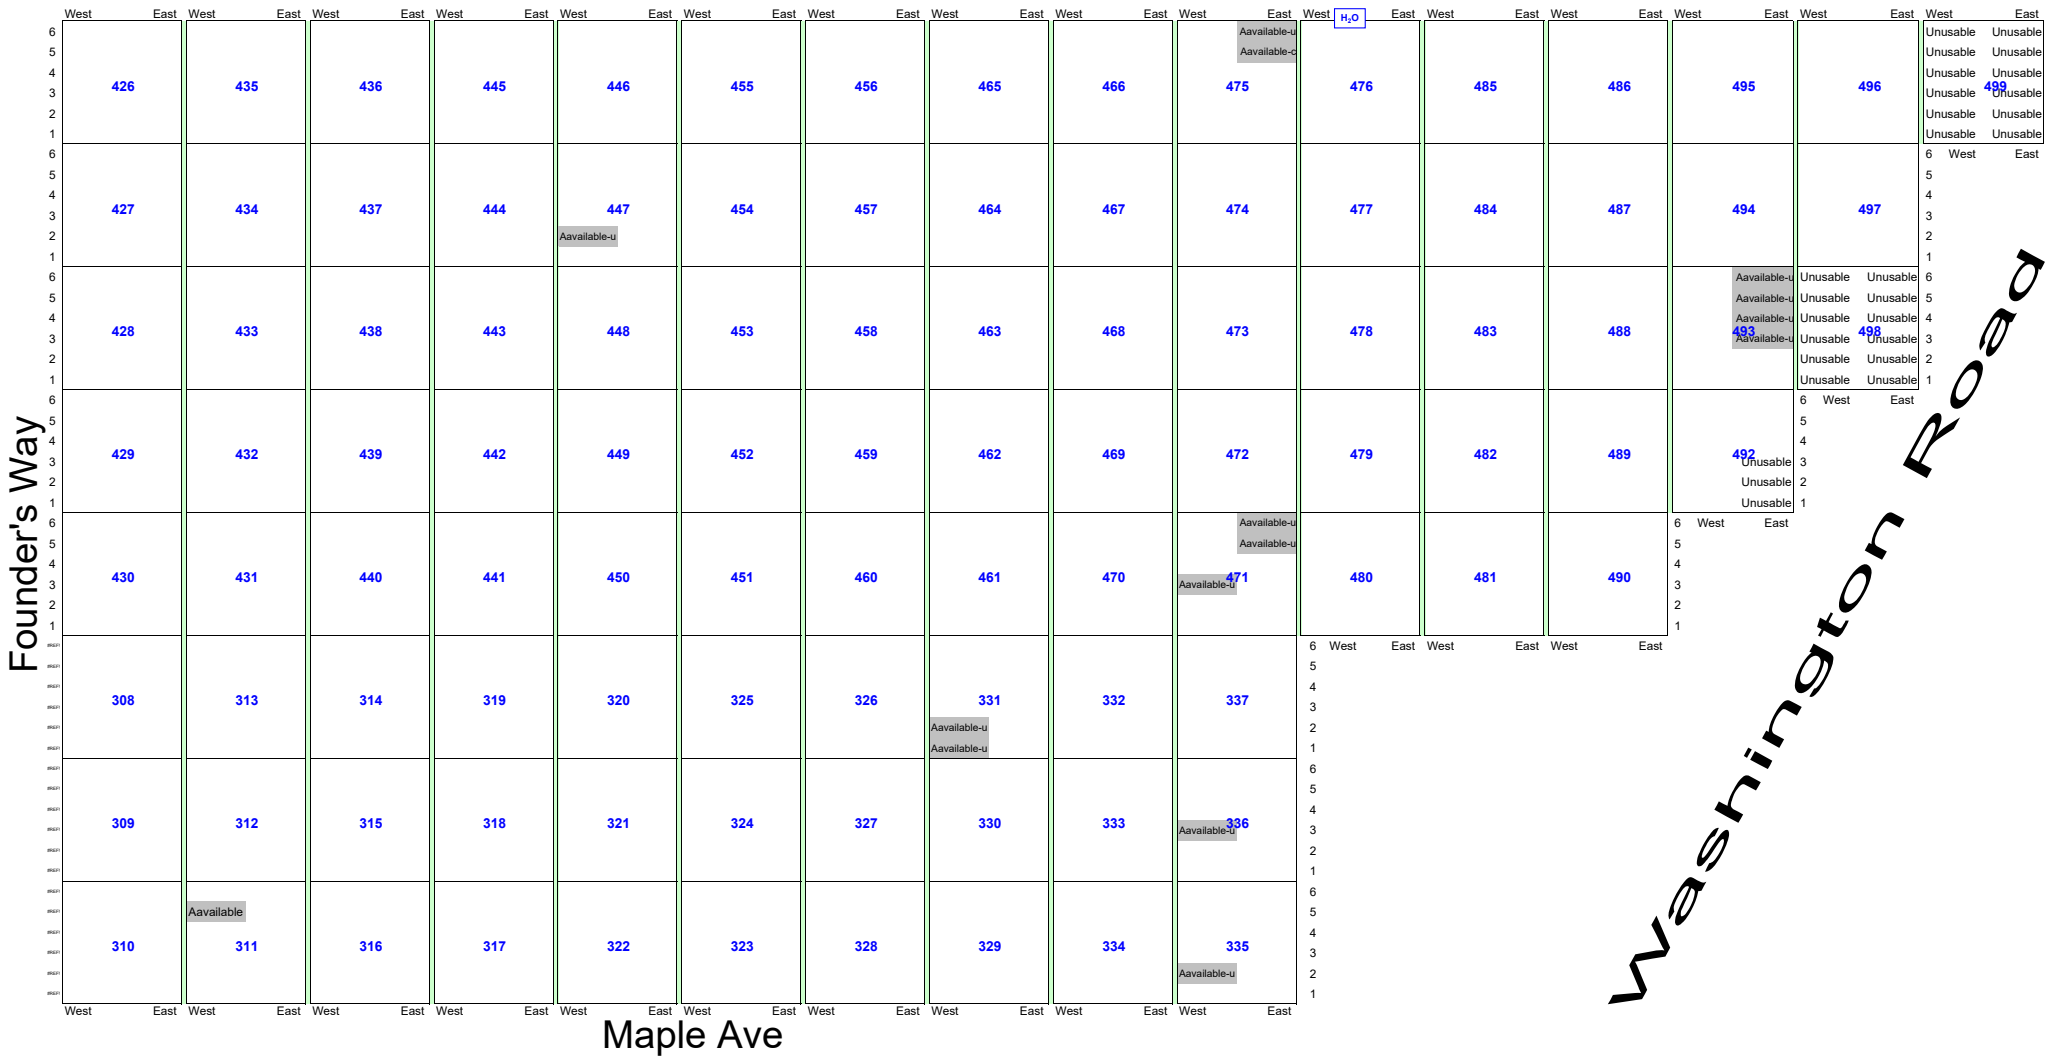

# Hilltop Road

	West	East	West	East	West	East	West	East	West	East	West	East	West	East	West	East	West	East	West	East	
6																					6
5																					5
4																					4
3																					3
2																					2
1																					1
6																					6
5																					5
4																					4
3																					3
2																					2
1																					1
6																					6
5																					5
4																					4
3																					3
2																					2
1																					1
6																					6
5																					5
4																					4
3																					3
2																					2
1																					1
6																					6
5																					5
4																					4
3																					3
2																					2
1																					1
6																					6
5																					5
4																					4
3																					3
2																					2
1																					1
	West	East	West	East	West	East	West	East	West	East	West	East	West	East	West	East	West	East	West	East	

Memorial Ave

Founder's Way

H<sub>2</sub>O

Available-u

# Maple Ave

**Area E = Lots 272 -> 304 & 371 -> 425**

# Hilltop Road

**Area F = Lots 308 -> 337 & 426 -> 500**