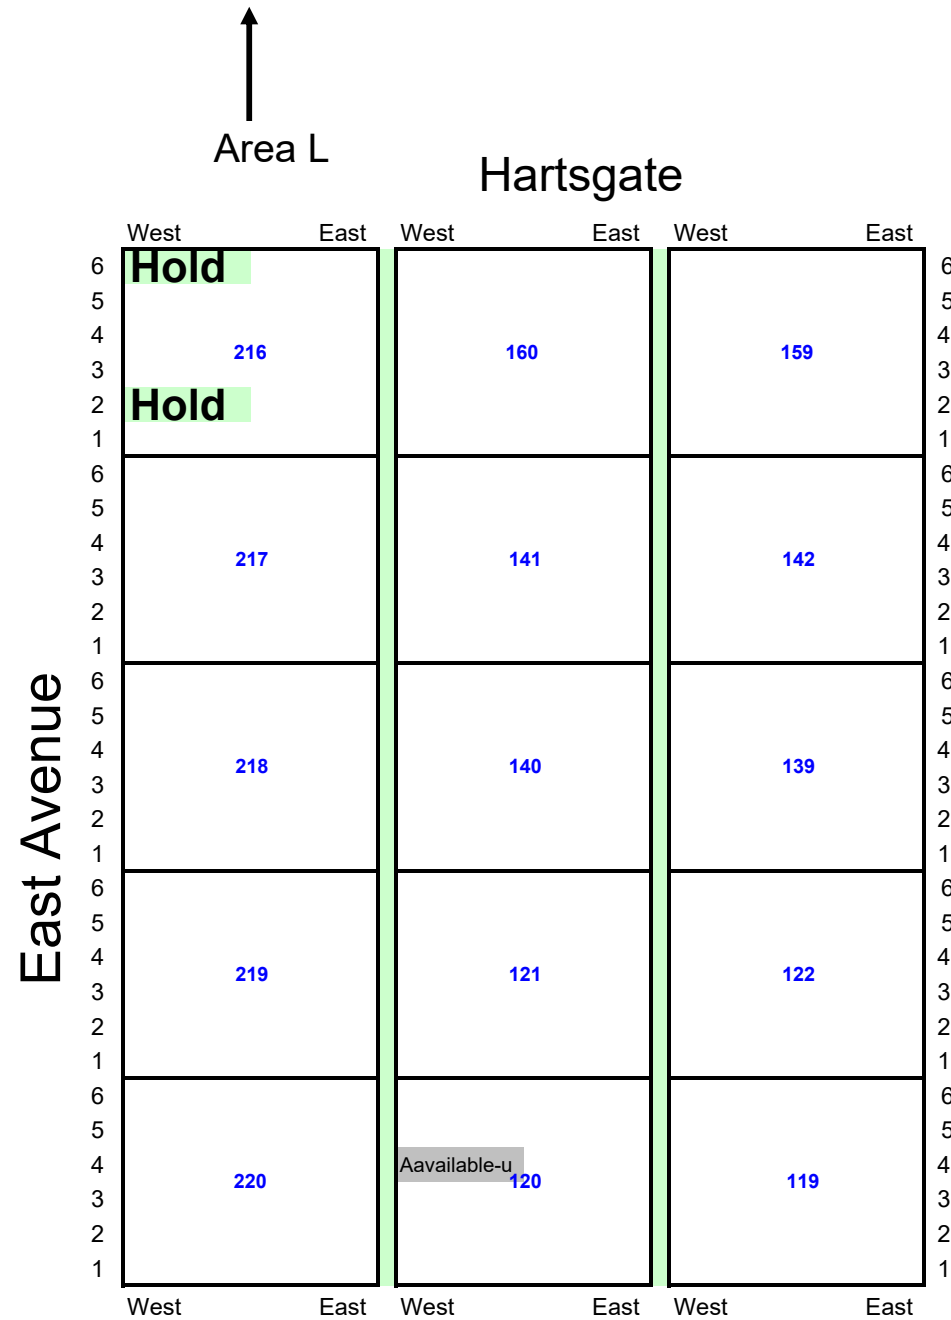

# Hilltop Road

**Area F = Lots 308 -> 337 & 426 -> 500**

# Area I = Lots 233 -> 268

# Maple Avenue

**Area J =  
Lots  
163 → 178,  
183 → 198,  
204 → 210**

**Memorial Avenue**

**Area L = Lots 161, 162, 179-182, 199-202, 211-215, 365-367**

Area M  
↓

**Area M = Lots 119-122, 139-142, 159-160, 216-220**

Lots A, B & C

11/1/2018