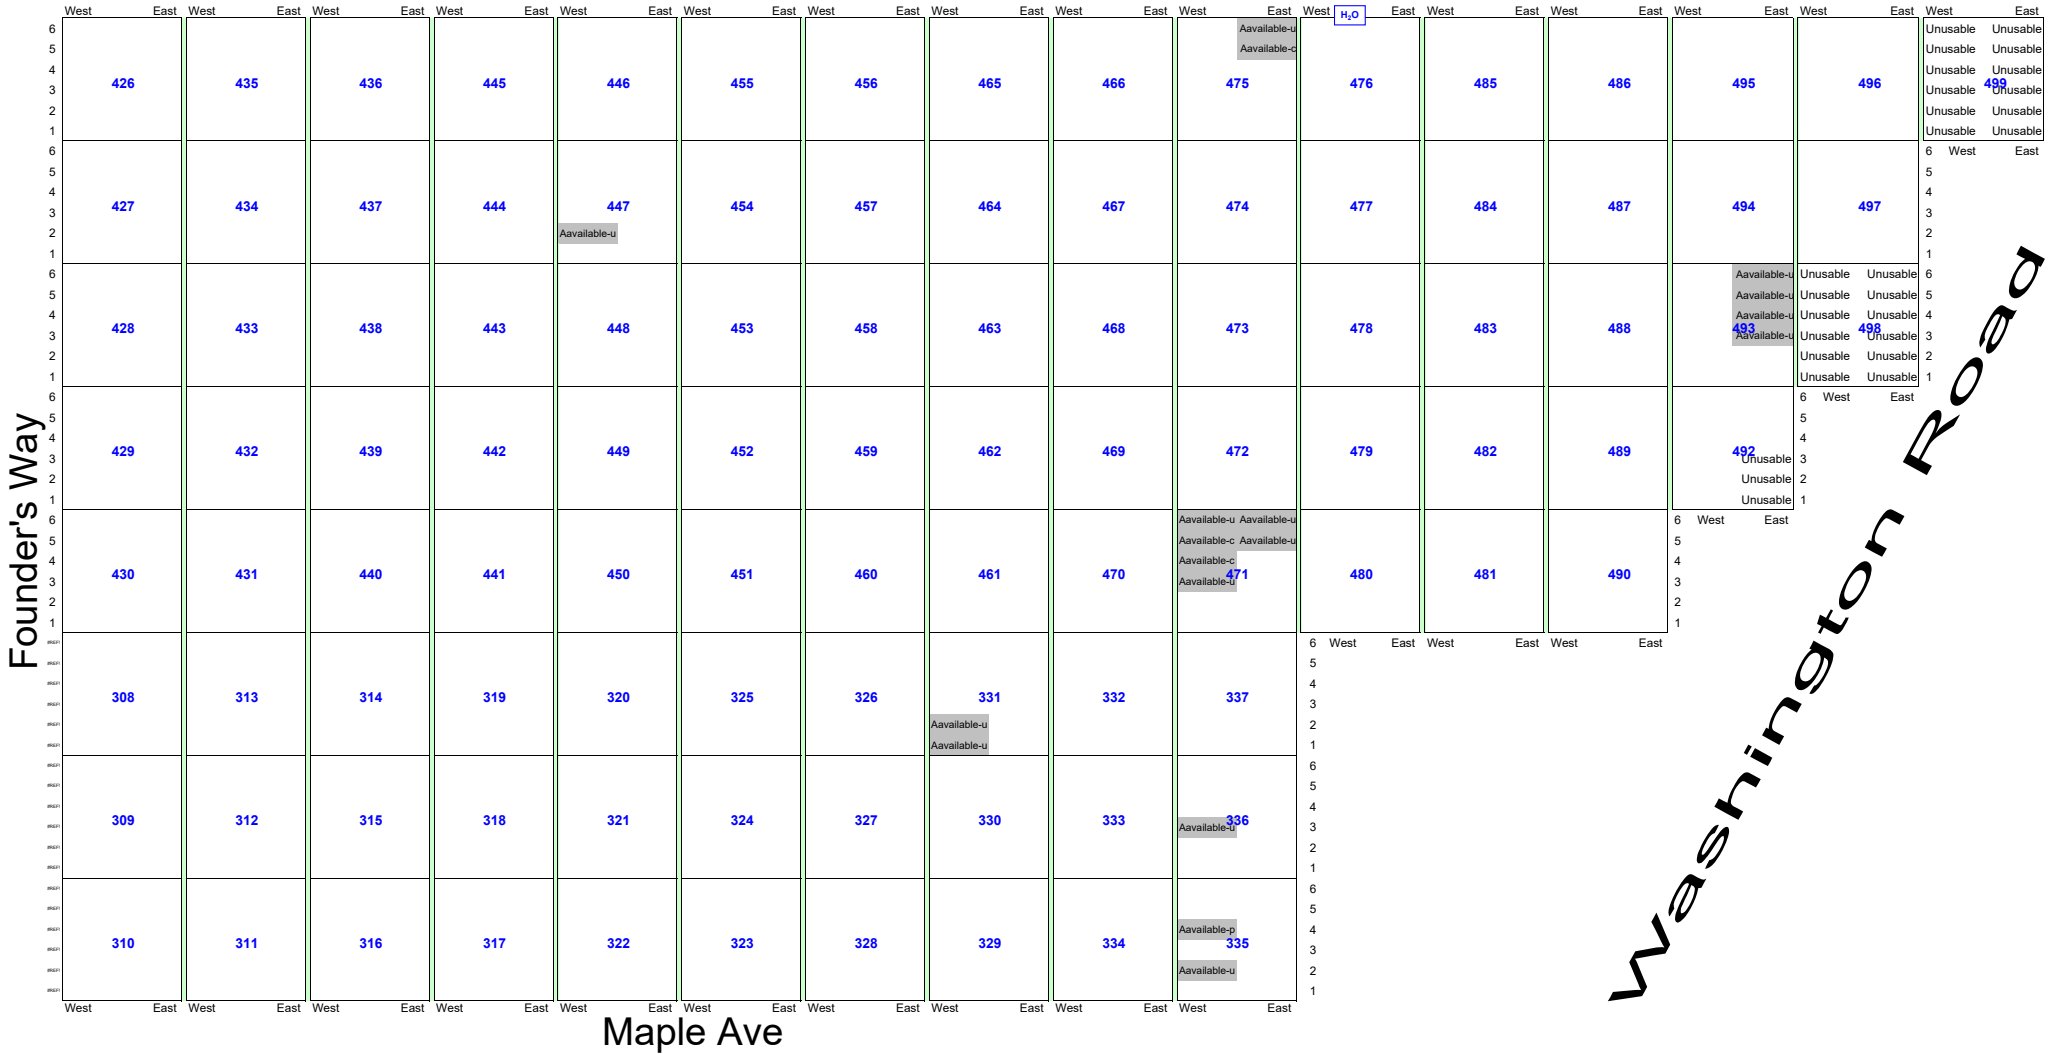

Veteran's Walk

Area A= Lots 56 → 110

Lower South Road

Veteran's Walk

Founder's Way

Washington Rd

Maple Ave

Area C = Lots 1 → 55

Veteran's Walk

Hilltop Road

**Area H left = Lots 508 → 516, 537 → 545,
563 → 571, 592 → 600, 619 → 627**

**Area H right = Lots 500 → 507, 546 → 562,
601 → 618 & 643**

Area I = Lots 233 → 268

Maple Avenue

**Area J =
Lots
163 → 178,
183 → 198,
204 → 210**

Memorial Avenue

Area K = Lots 111-117, 123-138, 143-158

Avenue of the Flags

(East Avenue)

Lower South Road

Area L = Lots 161, 162, 179-182, 199-202, 211-215, 365-367

Area M
↓

↑
Area L

Hartsgate

Area M = Lots 119-122, 139-142, 159-160, 216-220 2/1/2018

Lots A, B & C

↓