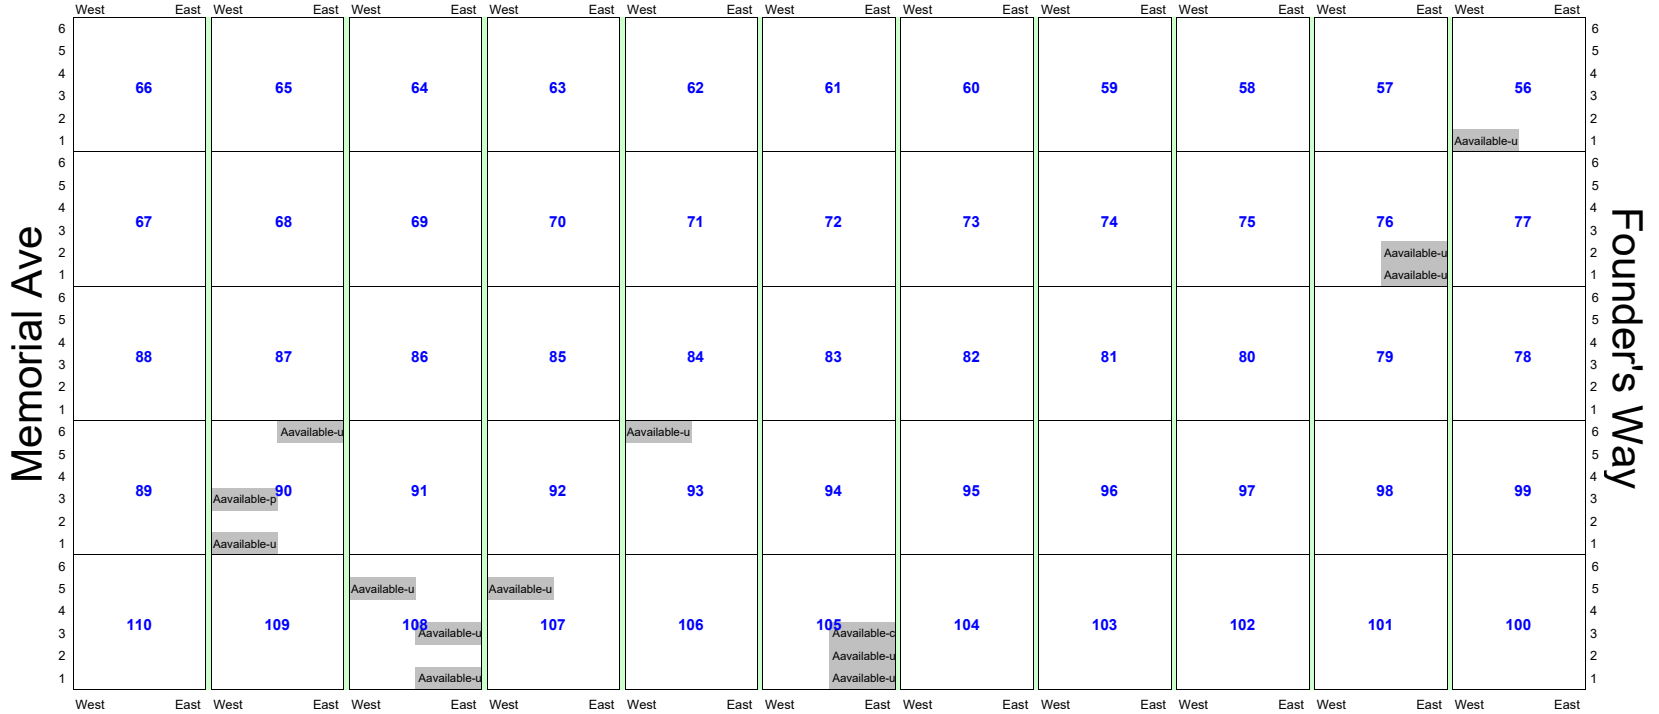

Veteran's Walk

Area A= Lots 56 → 110

Lower South Road