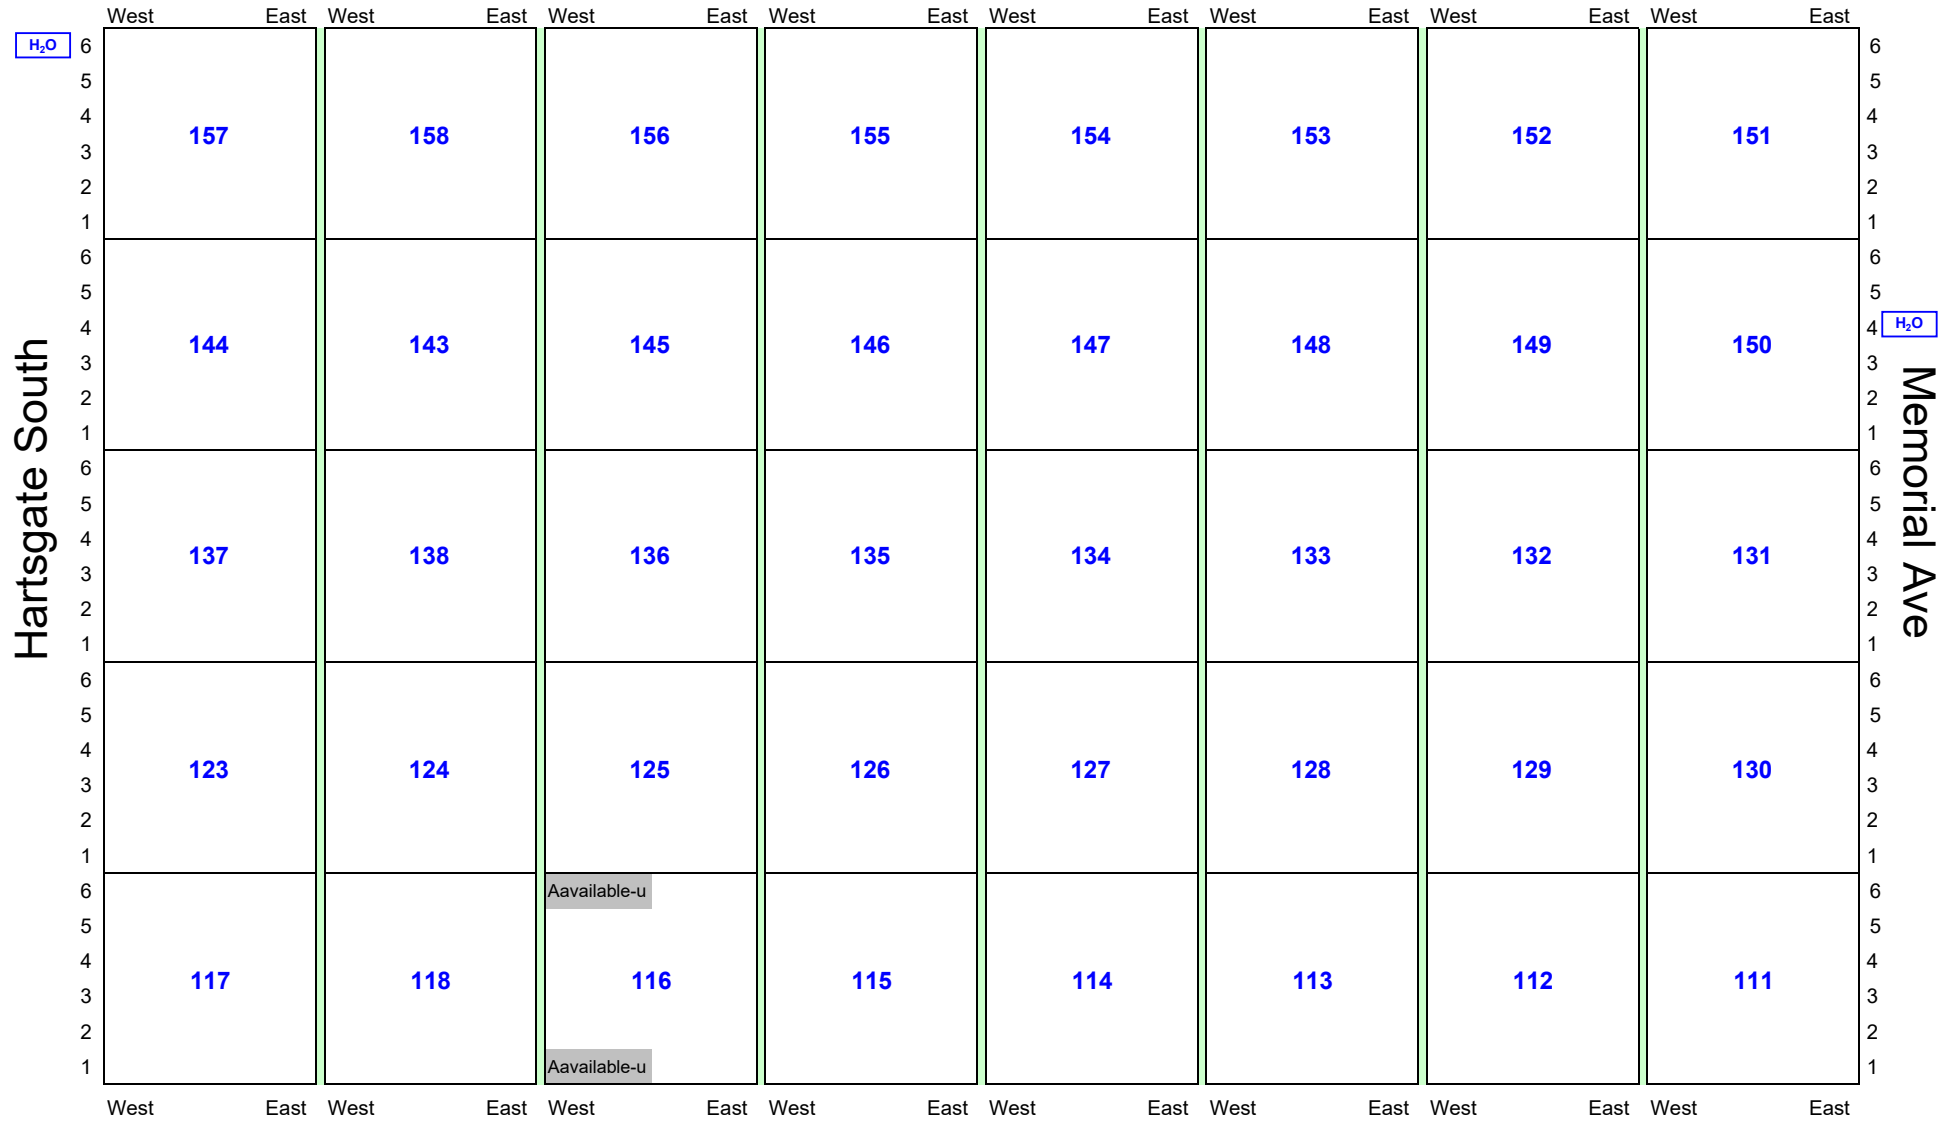

Veteran's Walk

Area A= Lots 56 → 110

Lower South Road

Veteran's Walk

Founder's Way

Washington Rd

Maple Ave

Area C = Lots 1 → 55

Veteran's Walk

Hilltop Road

**Area H left = Lots 508 → 516, 537 → 545,
563 → 571, 592 → 600, 619 → 627**

**Area H right = Lots 500 → 507, 546 → 562,
601 → 618 & 643**

Area I = Lots 233 → 268

Maple Avenue

**Area J =
Lots
163 → 178,
183 → 198,
204 → 210**

Memorial Avenue

Area K = Lots 111-117, 123-138, 143-158

Avenue of the Flags

(East Avenue)

Lower South Road

Area L = Lots 161, 162, 179-182, 199-202, 211-215, 365-367

Area M
↓

↑
Area L

Hartsgate

Area M = Lots 119-122, 139-142, 159-160, 216-220 2/1/2018

Lots A, B & C

↓