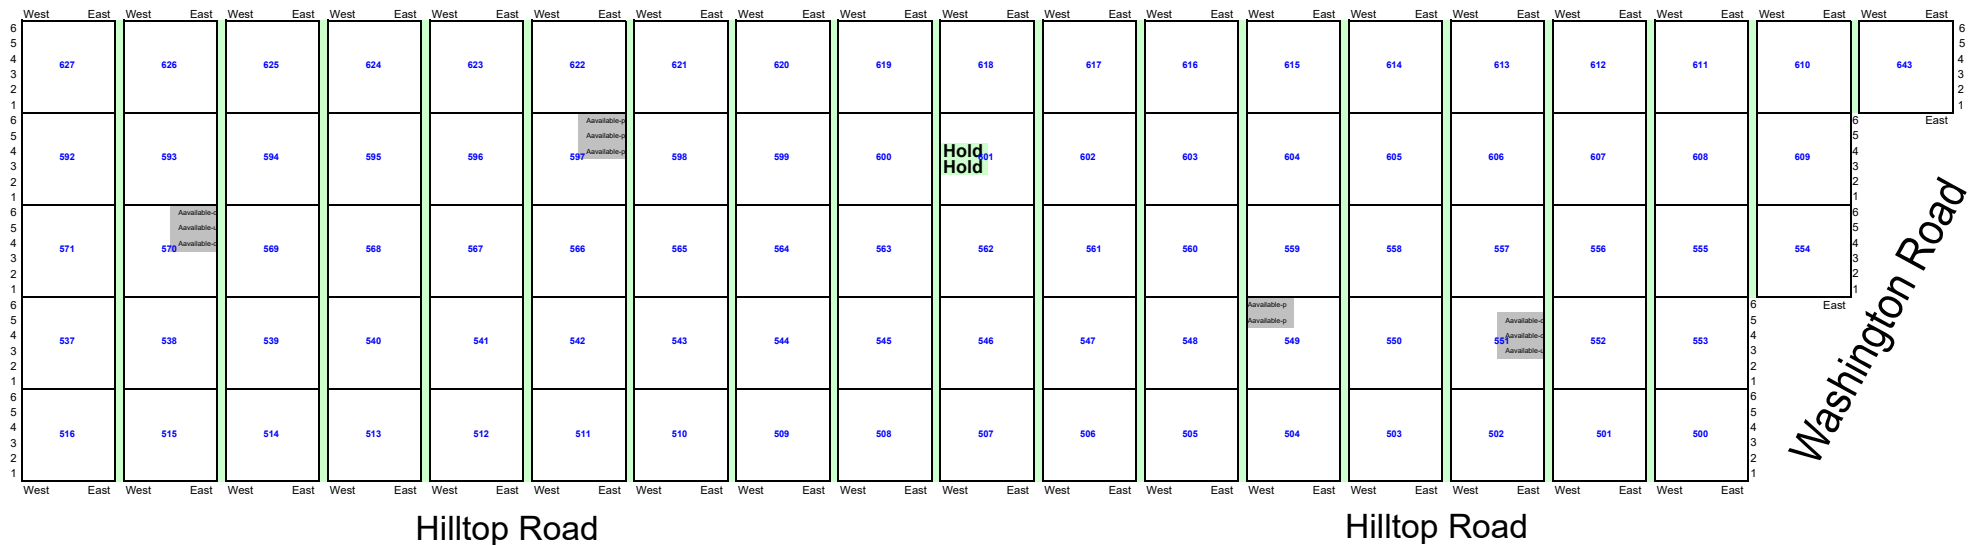

Veteran's Walk

Area A= Lots 56 → 110

Lower South Road

Veteran's Walk

Founder's Way

Washington Rd

Maple Ave

Area C = Lots 1 → 55

Veteran's Walk

Hilltop Road

**Area H left = Lots 508 → 516, 537 → 545,
563 → 571, 592 → 600, 619 → 627**

**Area H right = Lots 500 → 507, 546 → 562,
601 → 618 & 643**

Area I = Lots 233 → 268

Maple Avenue

**Area J =
Lots
163 → 178,
183 → 198,
204 → 210**

Memorial Avenue

Area K = Lots 111-117, 123-138, 143-158

Avenue of the Flags

(East Avenue)

Lower South Road

Area L = Lots 161, 162, 179-182, 199-202, 211-215, 365-367

Area M
↓

↑
Area L

Hartsgate

Area M = Lots 119-122, 139-142, 159-160, 216-220 2/1/2018

Lots A, B & C

↓