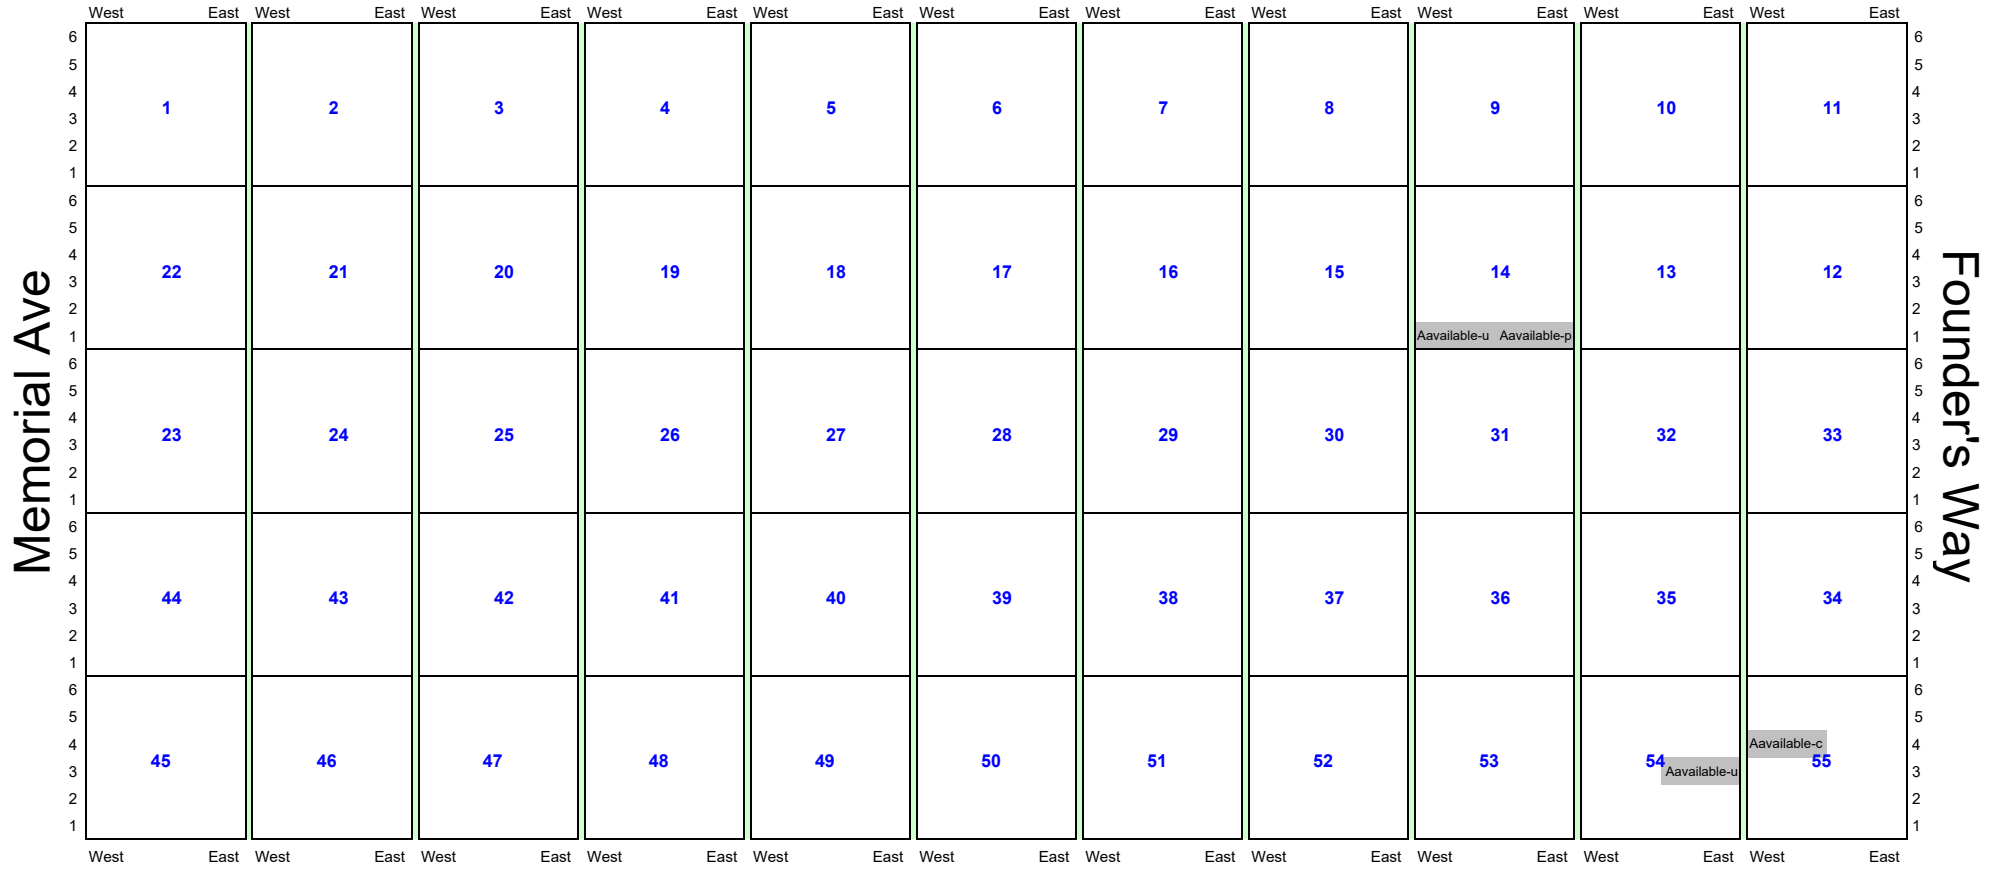

Maple Ave

Area C = Lots 1 → 55

Veteran's Walk

Hilltop Road

	West	East	West	East	West	East	West	East	West	East	West	East	West	East	West	East	West	East	West	East	
6																					6
5																					5
4																					4
3																					3
2																					2
1																					1
6																					6
5																					5
4																					4
3																					3
2																					2
1																					1
6																					6
5																					5
4																					4
3																					3
2																					2
1																					1
6																					6
5																					5
4																					4
3																					3
2																					2
1																					1
6																					6
5																					5
4																					4
3																					3
2																					2
1																					1
6																					6
5																					5
4																					4
3																					3
2																					2
1																					1
	West	East	West	East	West	East	West	East	West	East	West	East	West	East	West	East	West	East	West	East	

Memorial Ave

Founder's Way

H₂O

Available-u

Maple Ave

Area E = Lots 272 -> 304 & 371 -> 425