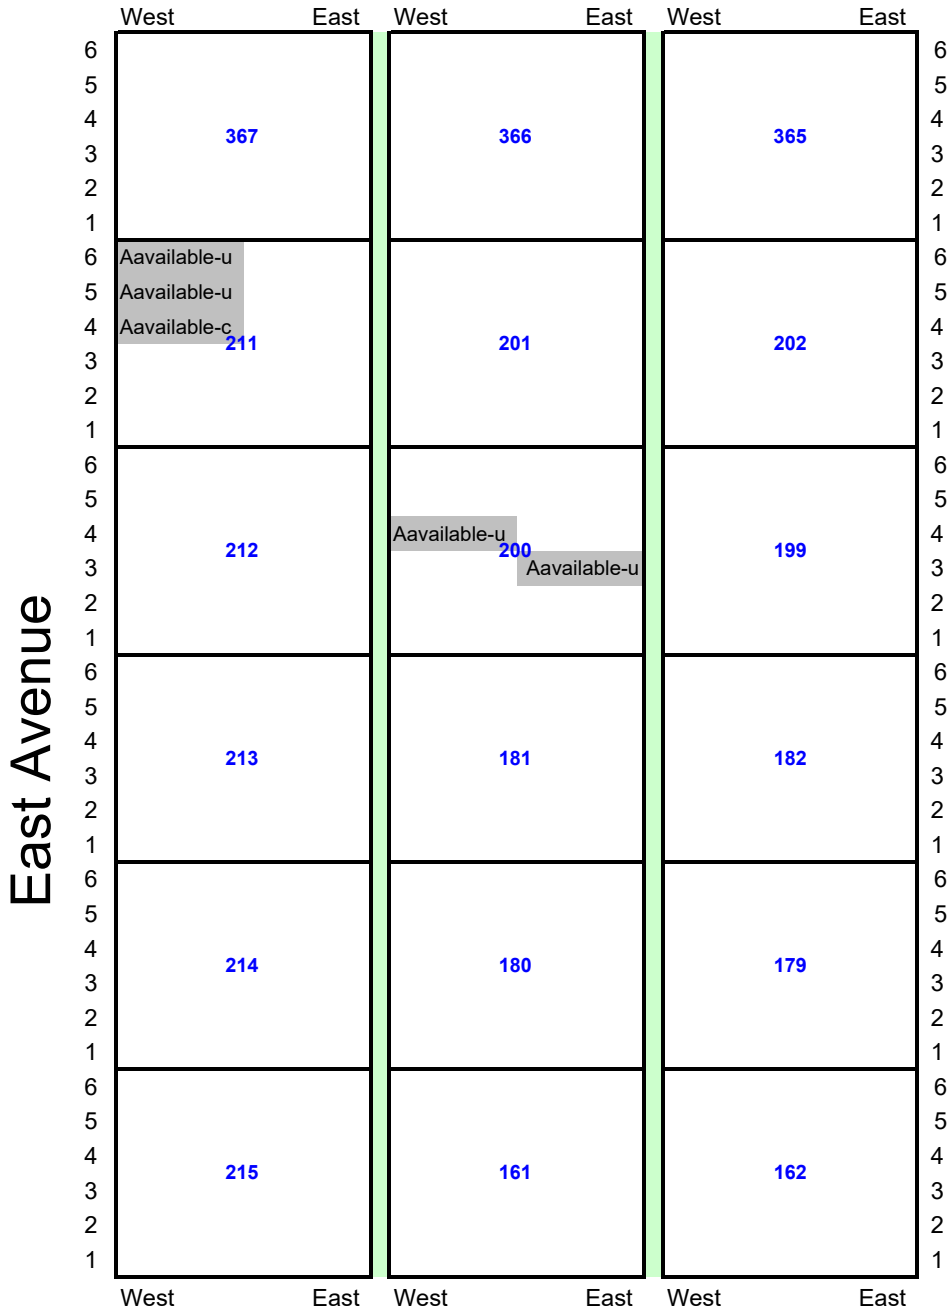

# Hilltop Road

	West	East	West	East	West	East	West	East	West	East	West	East	West	East	West	East	West	East	West	East	
6																					6
5																					5
4																					4
3																					3
2																					2
1																					1
6																					6
5																					5
4																					4
3																					3
2																					2
1																					1
6																					6
5																					5
4																					4
3																					3
2																					2
1																					1
6																					6
5																					5
4																					4
3																					3
2																					2
1																					1
6																					6
5																					5
4																					4
3																					3
2																					2
1																					1
6																					6
5																					5
4																					4
3																					3
2																					2
1																					1
	West	East	West	East	West	East	West	East	West	East	West	East	West	East	West	East	West	East	West	East	

# Hilltop Road

**Area F = Lots 308 -> 337 & 426 -> 500**

# Area I = Lots 233 -> 268

# Maple Avenue

**Area J =  
Lots  
163 → 178,  
183 → 198,  
204 → 210**

**Memorial Avenue**

**Area L = Lots 161, 162, 179-182, 199-202, 211-215, 365-367**

Area M  
↓

**Area M = Lots 119-122, 139-142, 159-160, 216-220**