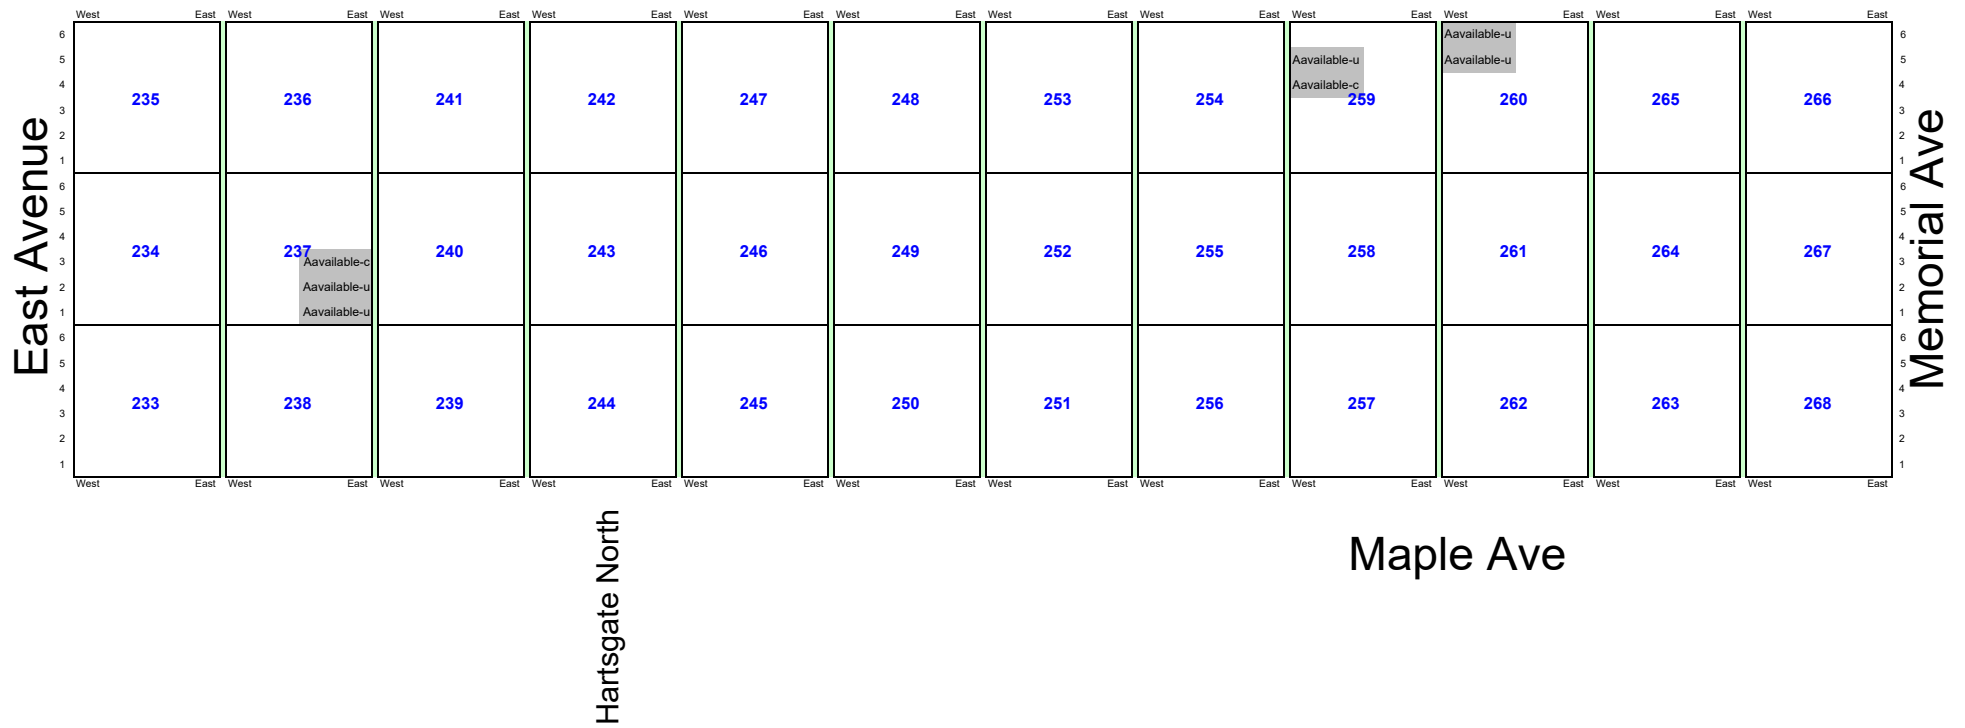

Veteran's Walk

Area A= Lots 56 → 110

Lower South Road

Veteran's Walk

Founder's Way

Washington Rd

Maple Ave

Area C = Lots 1 → 55

Veteran's Walk

Hilltop Road

**Area H left = Lots 508 → 516, 537 → 545,
563 → 571, 592 → 600, 619 → 627**

**Area H right = Lots 500 → 507, 546 → 562,
601 → 618 & 643**

Area I = Lots 233 → 268

Maple Avenue

**Area J =
Lots
163 → 178,
183 → 198,
204 → 210**

Memorial Avenue

Area K = Lots 111-117, 123-138, 143-158

Avenue of the Flags

(East Avenue)

Lower South Road

Area L = Lots 161, 162, 179-182, 199-202, 211-215, 365-367

Area M
↓

↑
Area L

Hartsgate

Area M = Lots 119-122, 139-142, 159-160, 216-220 2/1/2018

Lots A, B & C

↓