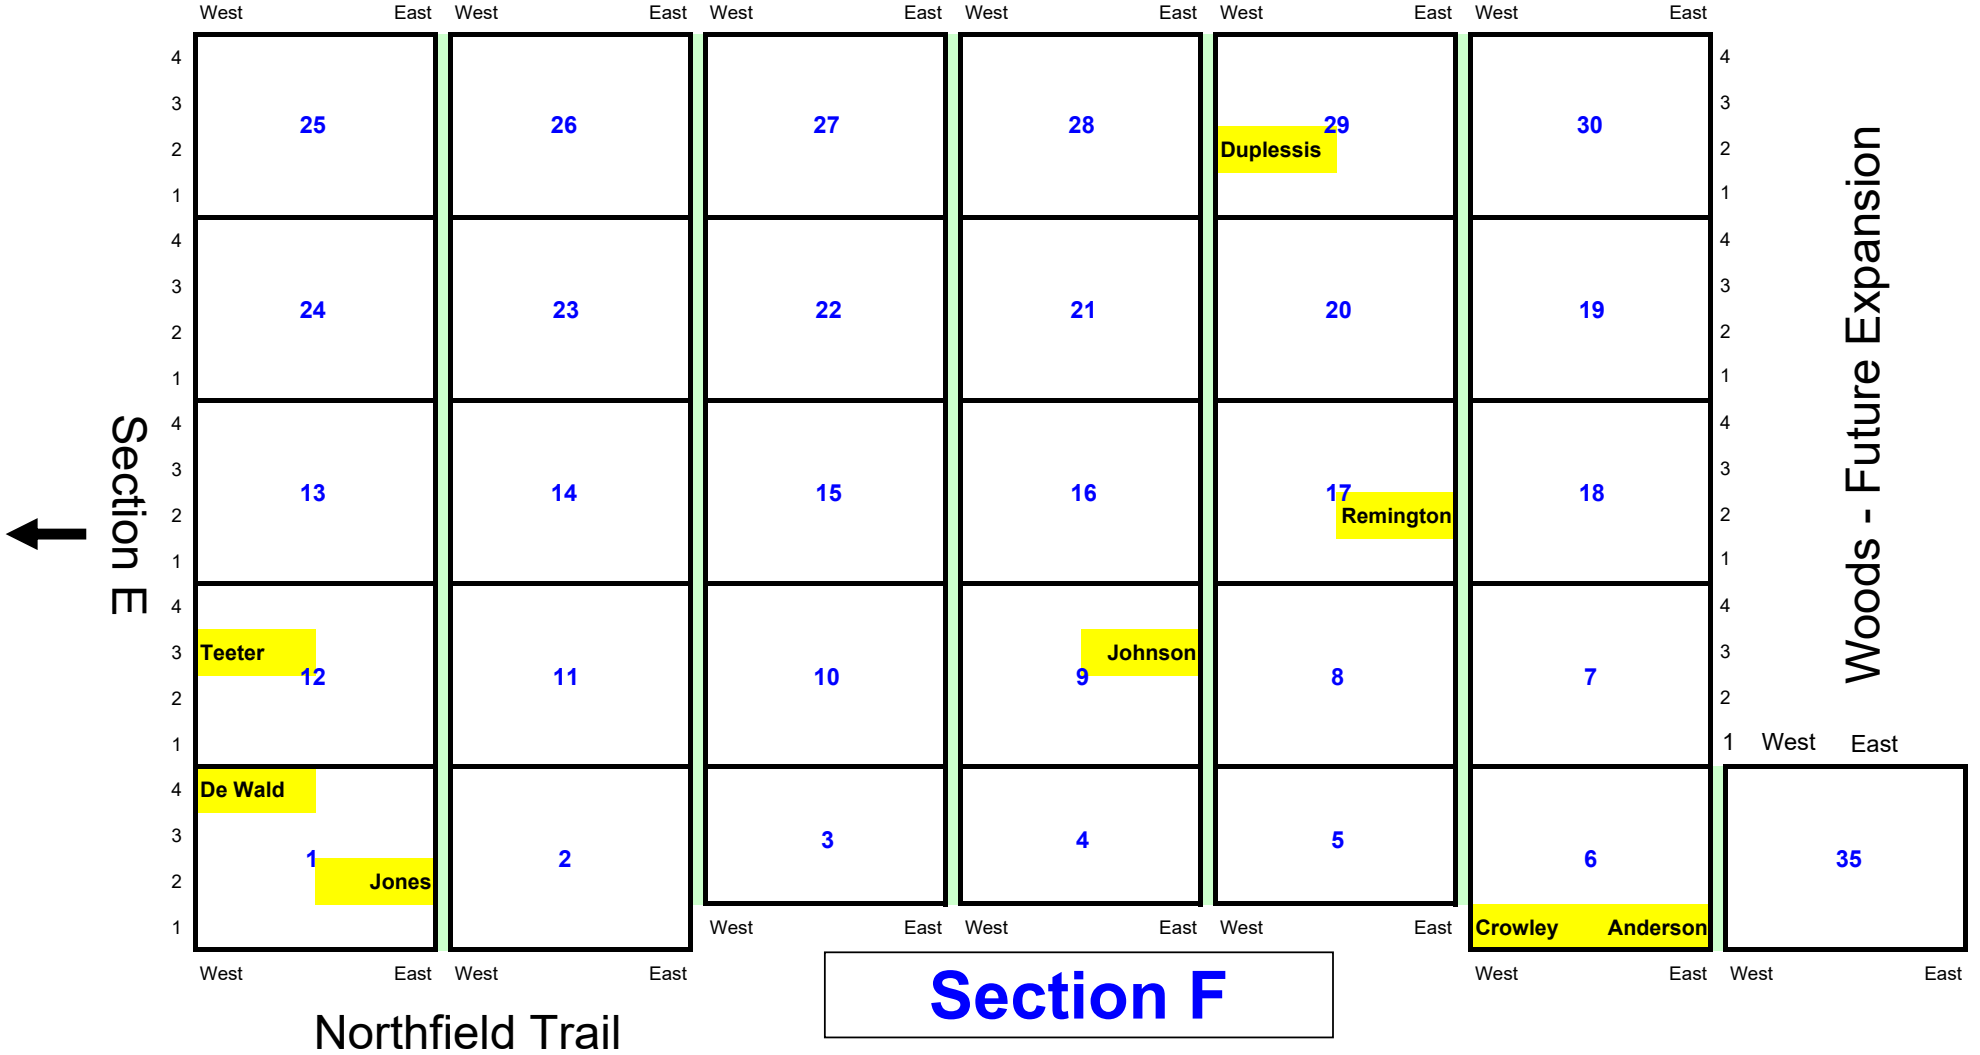

# Random Woods

## Northfield Trail

# Section G

		10											
		West	East	West	East	West	East	West	East	West	East	West	East
Cobblestone Way	4												
	3	60	Gandy	59		58		57		56		55	
	2		Kayser										
	1	49		50		51		52		53		54	
	4												
	3	48		47		46		45		44		43	
	2												
	1	37		38		39		40		41		42	
	4												
	3	36		35		34		33		32		31	
2		Coyne											
1	25		26		27		28		29		30		
4													
3	24		23		22		21		20		19		
2		Hoyt											
1	13	Gombetta	14		15		16		17		18		
4		Bernhardi											
3													
2	12		11		10		9		8		7		
1													
4	1	Cooper			Cover								
3			2			3	Rubens			5		6	
2								4	Dessloch				
		West	East	West	East	West	East	West	East	West	East	West	East
		Pioneer Lane											