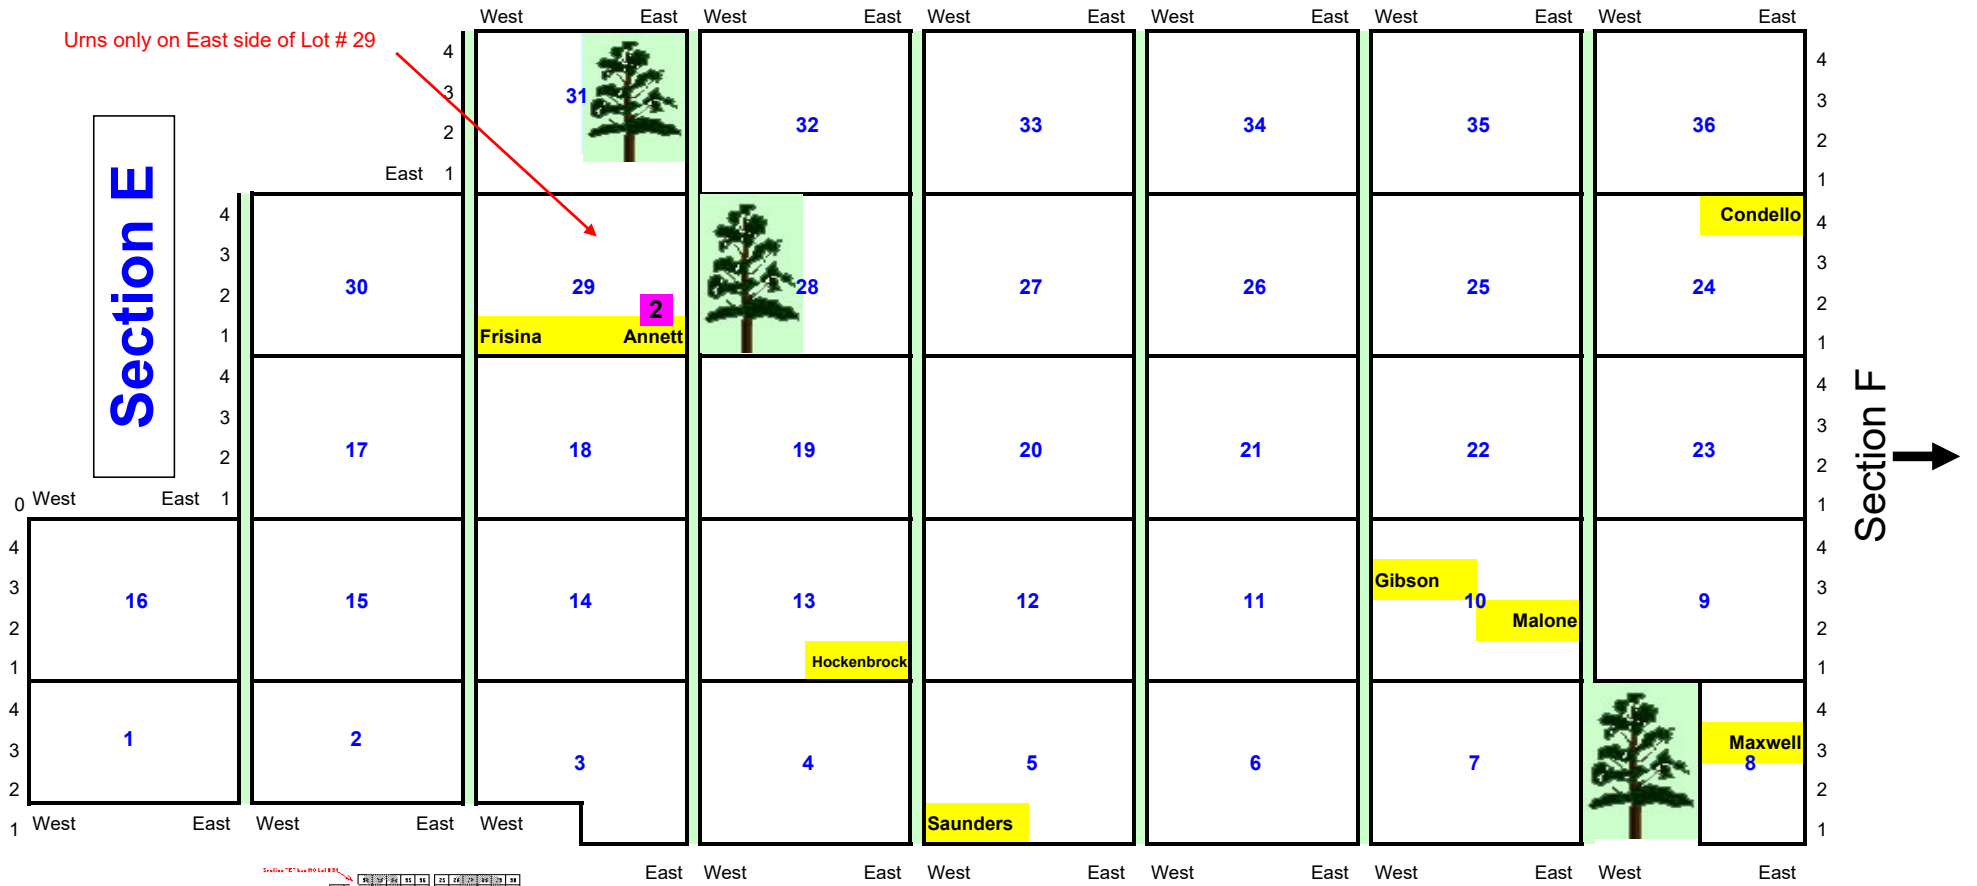

# Random Woods

## Northfield Trail

# Section G

		10											
		West	East	West	East	West	East	West	East	West	East	West	East
Cobblestone Way	4												
	3	60	Gandy	59		58		57		56		55	
	2		Kayser										
	1	49		50		51		52		53		54	
	4												
	3	48		47		46		45		44		43	
	2												
	1	37		38		39		40		41		42	
	4												
	3	36		35		34		33		32		31	
2		Coyne											
1	25		26		27		28		29		30		
4													
3	24		23		22		21		20		19		
2		Hoyt											
1	13	Gombetta	14		15		16		17		18		
4		Bernhardi											
3													
2	12		11		10		9		8		7		
1													
4	1	Cooper			Cover								
3			2			3	Rubens			5		6	
2								4	Dessloch				
		West	East	West	East	West	East	West	East	West	East	West	East
		Pioneer Lane											