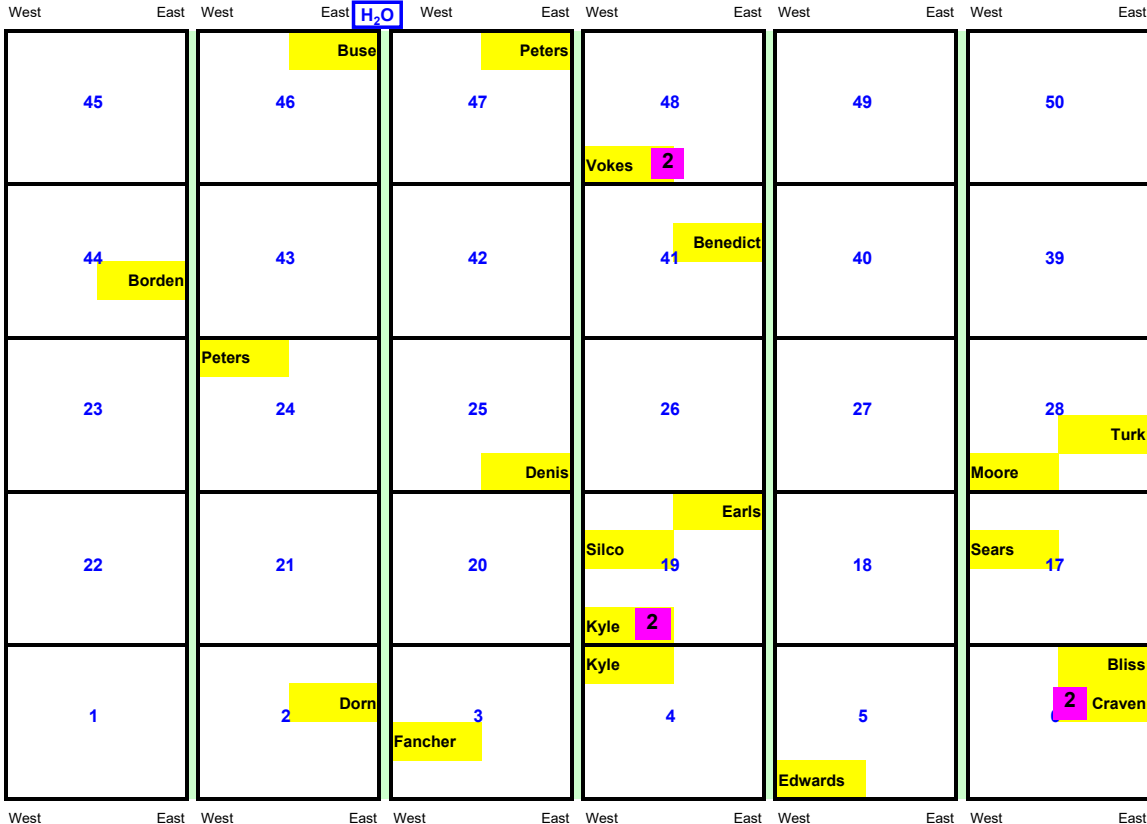

Pioneer Lane

		West		East		West		East		West		East		West		East		West		East	
Cobblestone Way	4							H₂O													
	3	60		59		58		Noye		57		56		55							
	2					Artale				Siebert											
	1	49		50						51		52		53		54					
	4			Palmer																	
	3	48		47		Richardson				46		45		44		43					
	2																				
	1	37		38		Maguire				39		40		41		42					
	4	Martinez		35						34		33		32		31					
	3	Smith		Lawrence																	
	2	Hirsch		Hirsch		Ksiazek															
	1	25		26						27		Betsinger		28		29		30			
	4	Smith		Serdans																	
	3	24		23						22				20		19					
	2	Tomkiewicz		Crouse																	
	1	13		Solazzo		14		Fulkerson		15		16		17		18					
4	Rieley		Farrell		2																
3	12		Cufari						10		9		8		7						
2																					
1																					
4	1		Crumb		2		Wacenske		3		4		Sheridan		5		6				
		BENCH		Diringer																	
		East		West		East		West		East		West		East		West		East		West	

Section H

Smallwood Road

Meadow - Future expansion

Smallwood Road

Cobblestone Way

Section B

Woods

Section I