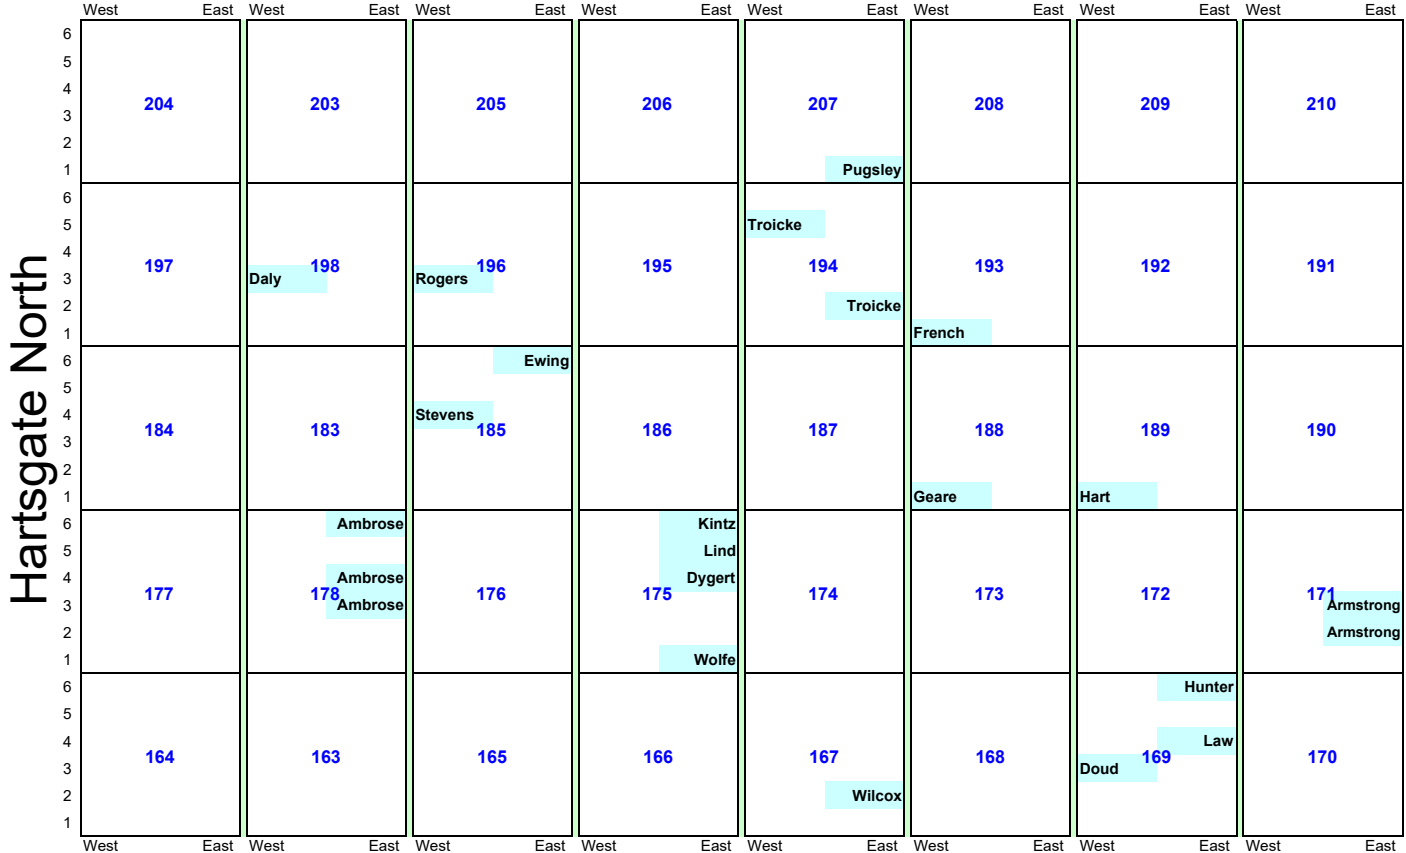

Hilltop Road

Section D

Area H left = Lots 508 → 516, 537 → 545, 563 → 571, 592 → 600, 619 → 627

	West	East	West	East	West	East	West	East	West	East	West	East	West	East	West	East	West	East
6							Crumb											
5			Frank	626	625		624		623		622		621		620			619
4	627	Worden																
3							Crumb											
2																		
1																		
6	Gilmore		Brown															Boheen
5																		
4	Gilmore	592	593		594		595		596		597		598		599			600
3																		
2																		Boheen
1					Schrader													
6									Brown			Witt	Neighbor					
5																		
4	571		570		569		568		567		566	Millard	565		564			563
3																		
2																		
1																		
6							Spiegel			Rothfuss								
5																		
4																		
3	537		538		539		540		541		542							
2																		
1																		
6																		
5																		
4	516		Custer	515	514		513		512		511	Robinson	510					
3																		
2																		
1																		
	West	East	West	East	West	East	West	East	West	East	West	East	West	East	West	East	West	East

Hilltop Road

8/1/2022

Area H right = Lots 500 → 507, 546 → 562, 601 → 618 & 643

Washington Road

Hilltop Road

8/1/2022

Area I = Lots 233 → 268

22 Veterans

Maple Avenue

**Area J =
Lots
163 → 178,
183 → 198,
204 → 210**

Memorial Avenue

Hartgate North

Avenue of the Flags

Area K = Lots 111-117, 123-138, 143-158

Avenue of the Flags

Area L = Lots 161, 162, 179-182, 199-202, 211-215, 365-367

Area M
↓

Area M = Lots 119-122, 139-142, 159-160, 216-220

Lots A, B & C
8/1/2022
↓

There is NO 368, 369 or 370

M

Hartsgate South

K

Lots A B C
(A.K.A. X Y Z)