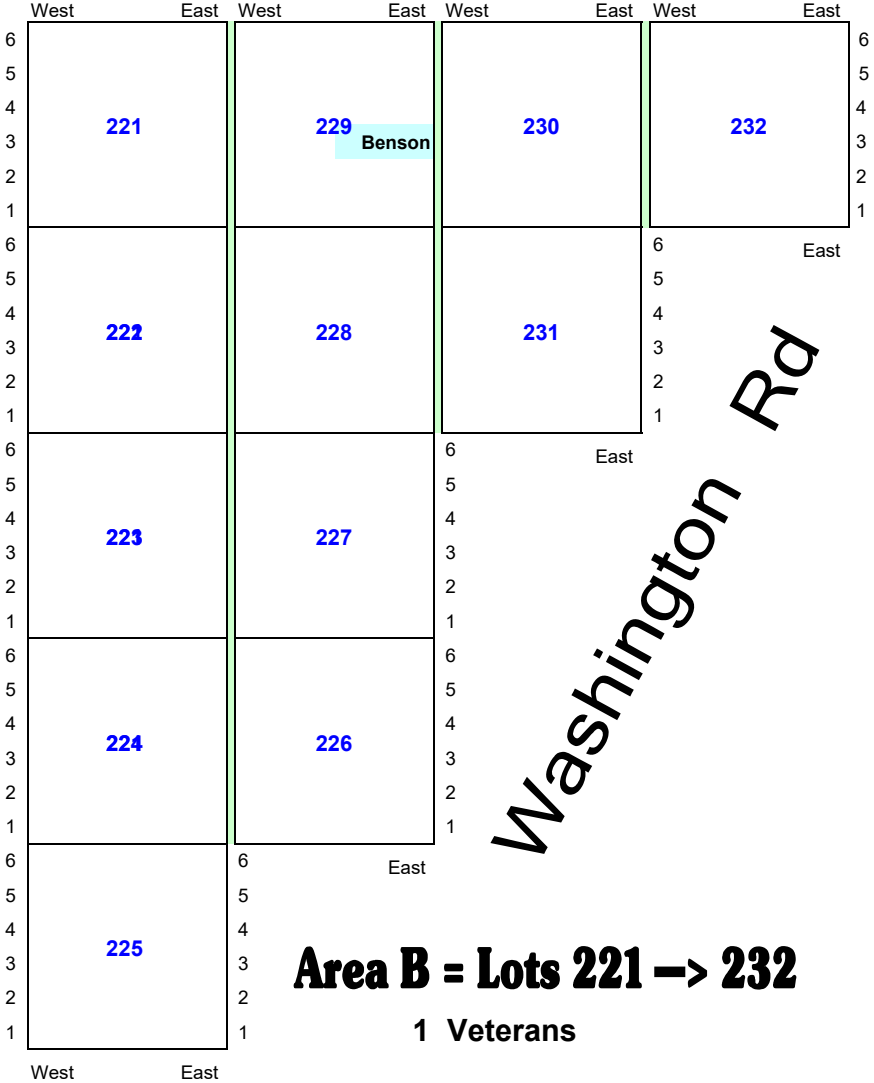

Veteran's Walk

Area A= Lots 56 → 110
36 Veterans

Lower South Road

Veteran's Walk

Founder's Way

Washington Rd

Area B = Lots 221 → 232
1 Veterans

Lower South Road

Maple Ave

Memorial Ave

Founder's Way

Area C = Lots 1 → 55

Veteran's Walk

Maple Ave

		West	East	West	East	West	East	West	East			
6 5 4 3 2 1	Founder's Way		349		350		359		360		6	
			348	Thistlethwaite		351		358		361		5
			347			352		357		362		4
			346			353		356		363		3
			345			354		355		364		2
6 5 4 3 2 1		West	East	West	East	West	East	West	East		6	

Hilltop Road

Section D

Area H left = Lots 508 → 516, 537 → 545, 563 → 571, 592 → 600, 619 → 627

	West	East	West	East	West	East	West	East	West	East	West	East	West	East	West	East	West	East
6							Crumb											
5			Frank	626	625		624		623		622		621		620			619
4	627	Worden																
3							Crumb											
2																		
1																		
6	Gilmore		Brown															Boheen
5																		
4	Gilmore	592	593		594		595		596		597		598		599			600
3																		
2																		Boheen
1					Schrader													
6									Brown			Witt	Neighbor					
5																		
4	571		570		569		568		567		566	Millard	565		564			563
3																		
2																		
1																		
6							Spiegel			Rothfuss								
5																		
4																		
3	537		538		539		540		541		542							
2																		
1																		
6																		
5																		
4	516		Custer	515	514		513		512		511	Robinson	510					
3																		
2																		
1																		
	West	East	West	East	West	East	West	East	West	East	West	East	West	East	West	East	West	East