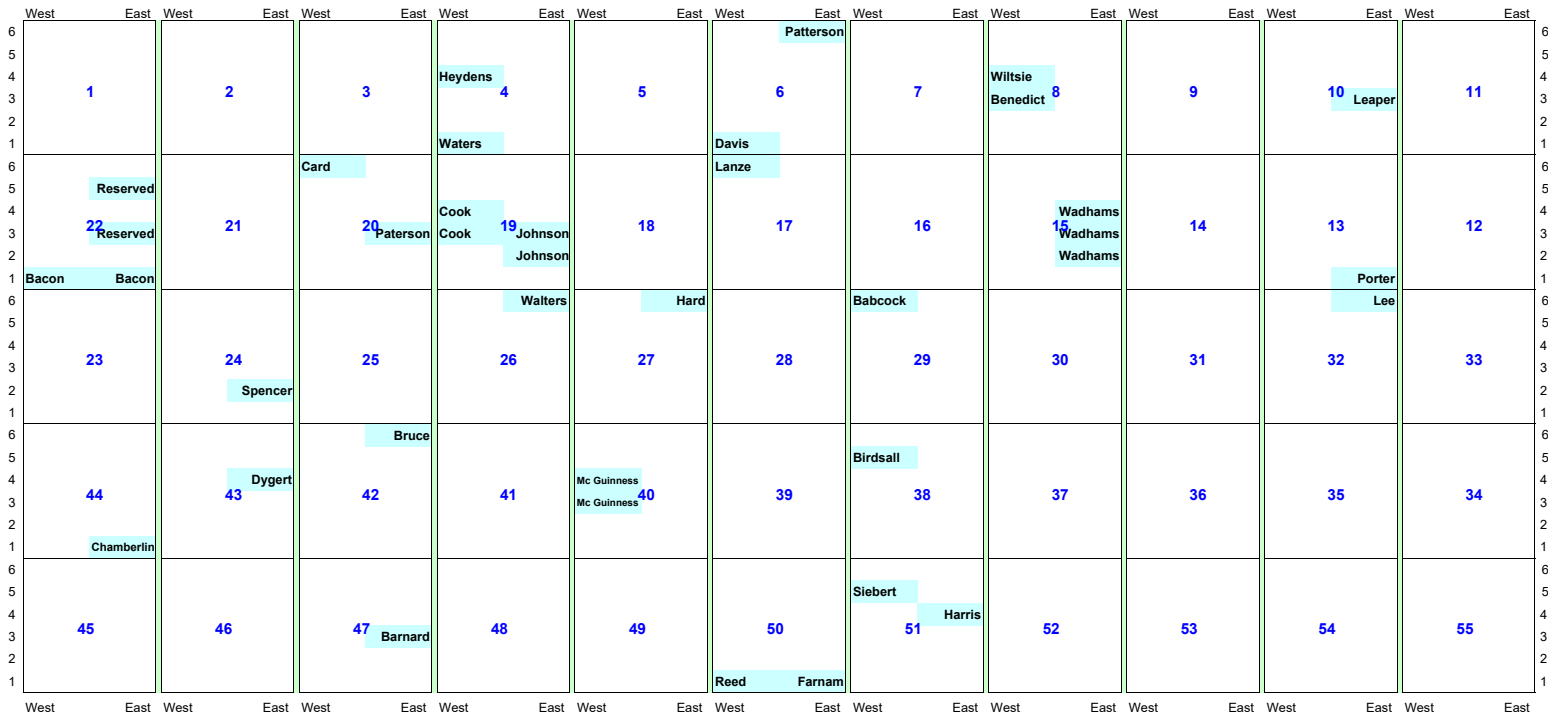

Veteran's Walk

Area A= Lots 56 → 110
36 Veterans

Lower South Road

Veteran's Walk

Founder's Way

Washington Rd

Area B = Lots 221 → 232
1 Veterans

Lower South Road

Maple Ave

Memorial Ave

Founder's Way

Area C = Lots 1 → 55

Veteran's Walk

Maple Ave

		West	East	West	East	West	East	West	East			
6 5 4 3 2 1	Founder's Way		349		350		359		360		6	
			348	Thistlethwaite		351		358		361		5
			347			352		357		362		4
			346			353		356		363		3
			345			354		355		364		2
6 5 4 3 2 1		West	East	West	East	West	East	West	East		6	

Hilltop Road

Section D

Area H left = Lots 508 → 516, 537 → 545, 563 → 571, 592 → 600, 619 → 627

	West	East	West	East	West	East	West	East	West	East	West	East	West	East	West	East	West	East
6							Crumb											
5			Frank	626	625		624		623		622		621		620			619
4	627	Worden																
3							Crumb											
2																		
1																		
6	Gilmore		Brown															Boheen
5																		
4	Gilmore	592	593		594		595		596		597		598		599			600
3																		
2																		Boheen
1					Schrader													
6									Brown			Witt	Neighbor					
5																		
4	571		570		569		568		567		566	Millard	565		564			563
3																		
2																		
1																		
6							Spiegel			Rothfuss								
5																		
4																		
3	537		538		539		540		541		542							
2																		
1																		
6																		
5																		
4	516		Custer	515	514		513		512		511	Robinson	510					
3																		
2																		
1																		
	West	East	West	East	West	East	West	East	West	East	West	East	West	East	West	East	West	East