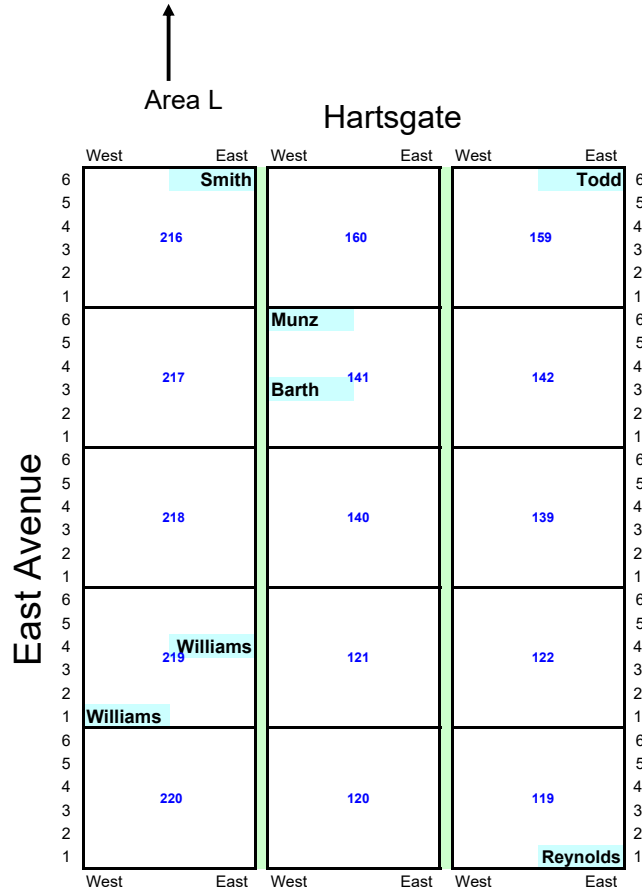

Hilltop Road

Section D

Area H left = Lots 508 → 516, 537 → 545, 563 → 571, 592 → 600, 619 → 627

	West	East	West	East	West	East	West	East	West	East	West	East	West	East	West	East	West	East
6							Crumb											
5			Frank	626	625		624		623		622		621		620			619
4	627	Worden																
3							Crumb											
2																		
1																		
6	Gilmore		Brown															Boheen
5																		
4	Gilmore	592	593		594		595		596		597		598		599			600
3																		
2																		Boheen
1					Schrader													
6									Brown			Witt	Neighbor					
5																		
4	571		570		569		568		567		566	Millard	565		564			563
3																		
2																		
1																		
6							Spiegel			Rothfuss								
5																		
4																		
3	537		538		539		540		541		542							
2																		
1																		
6																		
5																		
4	516		Custer	515	514		513		512		511	Robinson	510					
3																		
2																		
1																		
	West	East	West	East	West	East	West	East	West	East	West	East	West	East	West	East	West	East

Maple Avenue

**Area J =
Lots
163 → 178,
183 → 198,
204 → 210**

Memorial Avenue

Hartgate North

Avenue of the Flags

Area K = Lots 111-117, 123-138, 143-158

Avenue of the Flags

Area L = Lots 161, 162, 179-182, 199-202, 211-215, 365-367

Area M
↓

Area M = Lots 119-122, 139-142, 159-160, 216-220

Lots A, B & C
8/1/2022
↓

There is NO 368, 369 or 370

M

Hartsgate South

K

Lots A B C
(A.K.A. X Y Z)