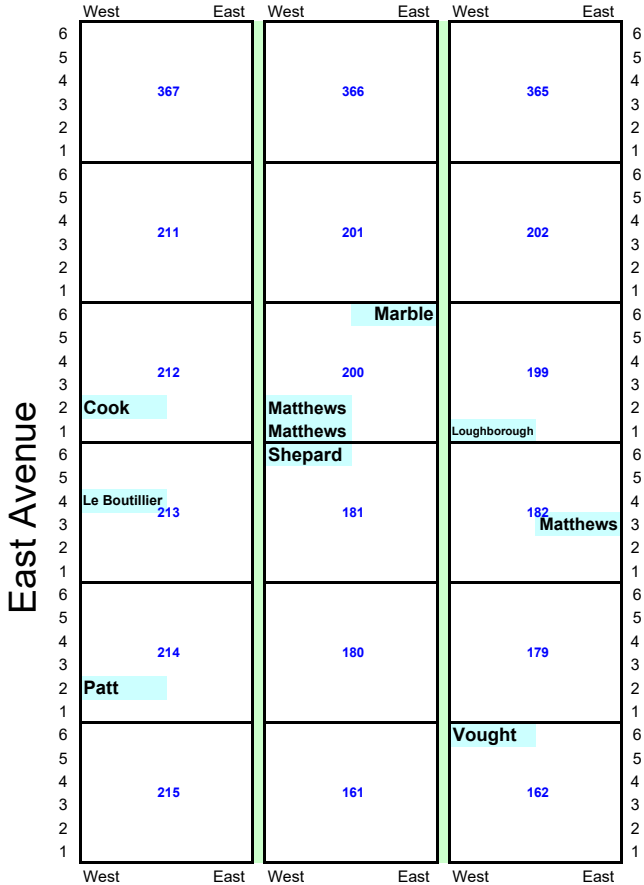

Veteran's Walk

Area A= Lots 56 → 110
36 Veterans

Lower South Road

Veteran's Walk

Founder's Way

Washington Rd

Area B = Lots 221 → 232
1 Veterans

Lower South Road

Hilltop Road

Section D

Area H left = Lots 508 → 516, 537 → 545, 563 → 571, 592 → 600, 619 → 627

	West	East	West	East	West	East	West	East	West	East	West	East	West	East	West	East	West	East
6							Crumb											
5			Frank	626	625		624		623		622		621		620			619
4	627	Worden																
3							Crumb											
2																		
1																		
6	Gilmore		Brown															Boheen
5																		
4	Gilmore	592	593		594		595		596		597		598		599			600
3																		
2																		Boheen
1					Schrader													
6									Brown			Witt	Neighbor					
5																		
4	571		570		569		568		567		566	Millard	565		564			563
3																		
2																		
1																		
6							Spiegel			Rothfuss								
5																		
4																		
3	537		538		539		540		541		542							
2																		
1																		
6																		
5																		
4	516		Custer	515	514		513		512		511	Robinson	510					
3																		
2																		
1																		
	West	East	West	East	West	East	West	East	West	East	West	East	West	East	West	East	West	East

Maple Avenue

**Area J =
Lots
163 → 178,
183 → 198,
204 → 210**

Memorial Avenue

Hartgate North

Avenue of the Flags

Area K = Lots 111-117, 123-138, 143-158

Avenue of the Flags

Area L = Lots 161, 162, 179-182, 199-202, 211-215, 365-367

Area M
↓

Area M = Lots 119-122, 139-142, 159-160, 216-220

Lots A, B & C
8/1/2022
↓

There is NO 368, 369 or 370

M

Hartsgate South

K

Lots A B C
(A.K.A. X Y Z)