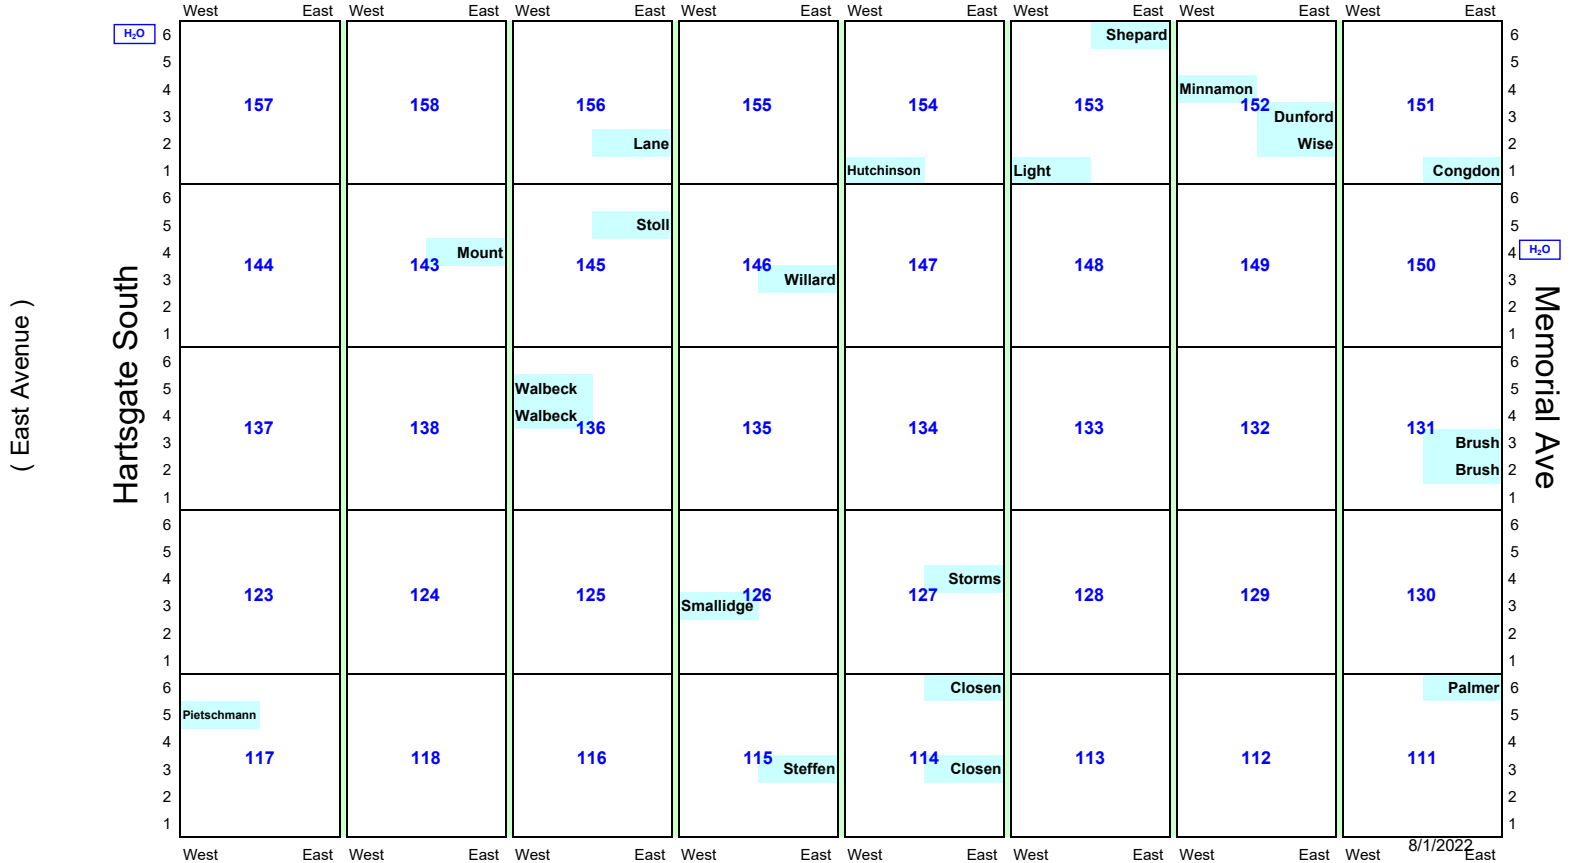

Hilltop Road

Section D

Area H left = Lots 508 → 516, 537 → 545, 563 → 571, 592 → 600, 619 → 627

	West	East	West	East	West	East	West	East	West	East	West	East	West	East	West	East	West	East
6							Crumb											
5			Frank	626	625		624		623		622		621		620			619
4	627	Worden																
3							Crumb											
2																		
1																		
6	Gilmore		Brown															Boheen
5																		
4	Gilmore	592	593		594		595		596		597		598		599			600
3																		
2																		Boheen
1					Schrader													
6									Brown			Witt	Neighbor					
5																		
4	571		570		569		568		567		566	Millard	565		564			563
3																		
2																		
1																		
6							Spiegel			Rothfuss								
5																		
4																		
3	537		538		539		540		541		542							
2																		
1																		
6																		
5																		
4	516		Custer	515	514		513		512		511	Robinson	510					
3																		
2																		
1																		
	West	East	West	East	West	East	West	East	West	East	West	East	West	East	West	East	West	East

Hilltop Road

8/1/2022

Area H right = Lots 500 → 507, 546 → 562, 601 → 618 & 643

Washington Road

Hilltop Road

8/1/2022

Area I = Lots 233 → 268

22 Veterans

Maple Avenue

**Area J =
Lots
163 → 178,
183 → 198,
204 → 210**

Memorial Avenue

Hartgate North

Avenue of the Flags

Area K = Lots 111-117, 123-138, 143-158

Avenue of the Flags

Area L = Lots 161, 162, 179-182, 199-202, 211-215, 365-367

Area M
↓

Area M = Lots 119-122, 139-142, 159-160, 216-220

Lots A, B & C
8/1/2022
↓

There is NO 368, 369 or 370

M

Hartsgate South

K

Lots A B C
(A.K.A. X Y Z)