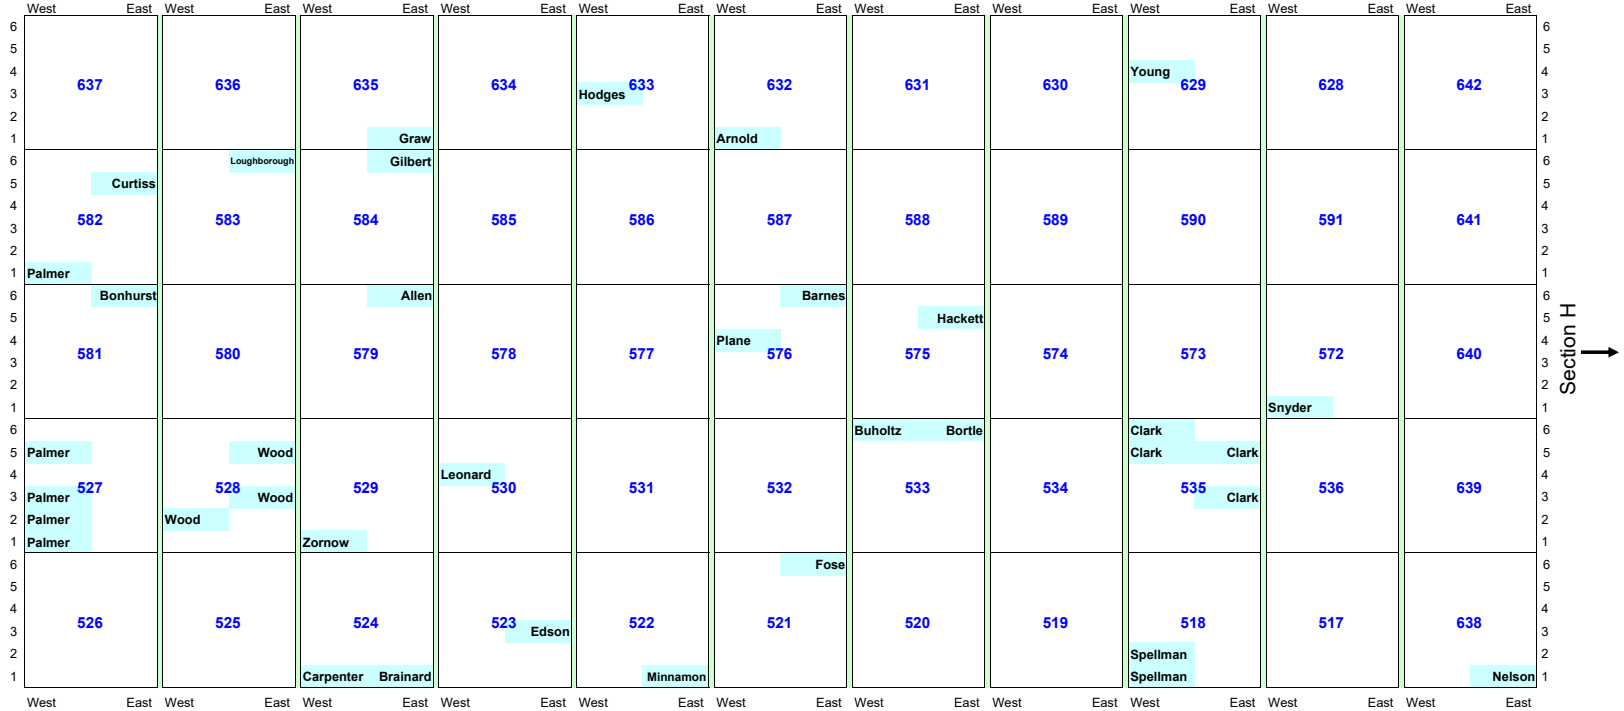

Founder's Way

48 Veterans

Maple Ave

8/1/2022

Area E = Lots 272 -> 304 & 371 -> 425

Area G = Lots 517 → 536, 572 → 591, 628 → 637

WOODS

38 Veterans

Hilltop Road

Section D

Area H left = Lots 508 → 516, 537 → 545, 563 → 571, 592 → 600, 619 → 627

	West	East	West	East	West	East	West	East	West	East	West	East	West	East	West	East	West	East
6							Crumb											
5			Frank	626	625		624		623		622		621		620			619
4	627	Worden																
3							Crumb											
2																		
1																		
6	Gilmore		Brown															Boheen
5																		
4	Gilmore	592	593		594		595		596		597		598		599			600
3																		
2																		Boheen
1					Schrader													
6									Brown			Witt	Neighbor					
5																		
4	571		570		569		568		567		566	Millard	565		564			563
3																		
2																		
1																		
6							Spiegel			Rothfuss								
5																		
4																		
3	537		538		539		540		541		542							
2																		
1																		
6																		
5																		
4	516		Custer	515	514		513		512		511	Robinson	510					
3																		
2																		
1																		
	West	East	West	East	West	East	West	East	West	East	West	East	West	East	West	East	West	East

Hilltop Road

8/1/2022

Area H right = Lots 500 → 507, 546 → 562, 601 → 618 & 643

Washington Road

Hilltop Road

8/1/2022

Area I = Lots 233 → 268

22 Veterans