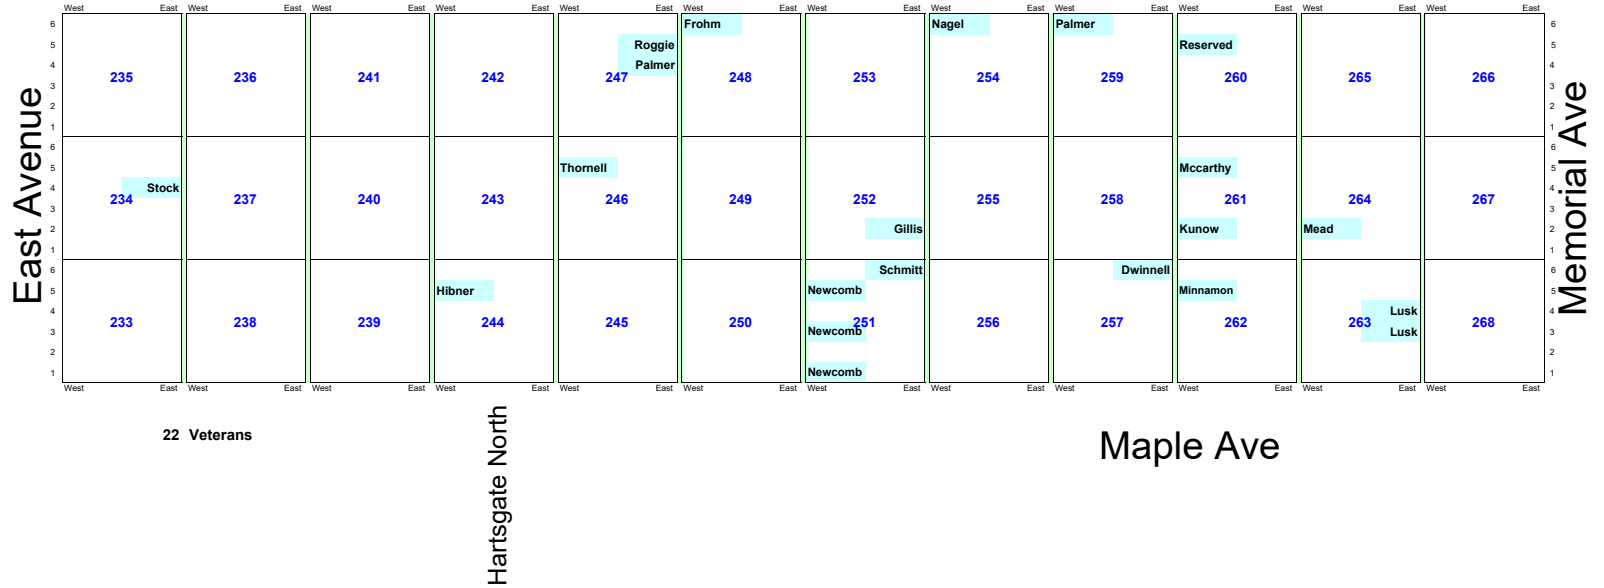

Hilltop Road

Section D

Area H left = Lots 508 → 516, 537 → 545, 563 → 571, 592 → 600, 619 → 627

	West	East	West	East	West	East	West	East	West	East	West	East	West	East	West	East	West	East
6							Crumb											
5			Frank	626	625		624		623		622		621		620			619
4	627	Worden																
3							Crumb											
2																		
1																		
6	Gilmore		Brown															Boheen
5																		
4	Gilmore	592	593		594		595		596		597		598		599			600
3																		
2																		Boheen
1					Schrader													
6									Brown			Witt	Neighbor					
5																		
4	571		570		569		568		567		566	Millard	565		564			563
3																		
2																		
1																		
6							Spiegel			Rothfuss								
5																		
4																		
3	537		538		539		540		541		542							
2																		
1																		
6																		
5																		
4	516		Custer	515	514		513		512		511	Robinson	510					
3																		
2																		
1																		
	West	East	West	East	West	East	West	East	West	East	West	East	West	East	West	East	West	East

Hilltop Road

8/1/2022

Area H right = Lots 500 → 507, 546 → 562, 601 → 618 & 643

Washington Road

Hilltop Road

8/1/2022

Area I = Lots 233 → 268

22 Veterans

Maple Avenue

**Area J =
Lots
163 → 178,
183 → 198,
204 → 210**

Memorial Avenue

Hartgate North

Avenue of the Flags

Area K = Lots 111-117, 123-138, 143-158

Avenue of the Flags

Area L = Lots 161, 162, 179-182, 199-202, 211-215, 365-367