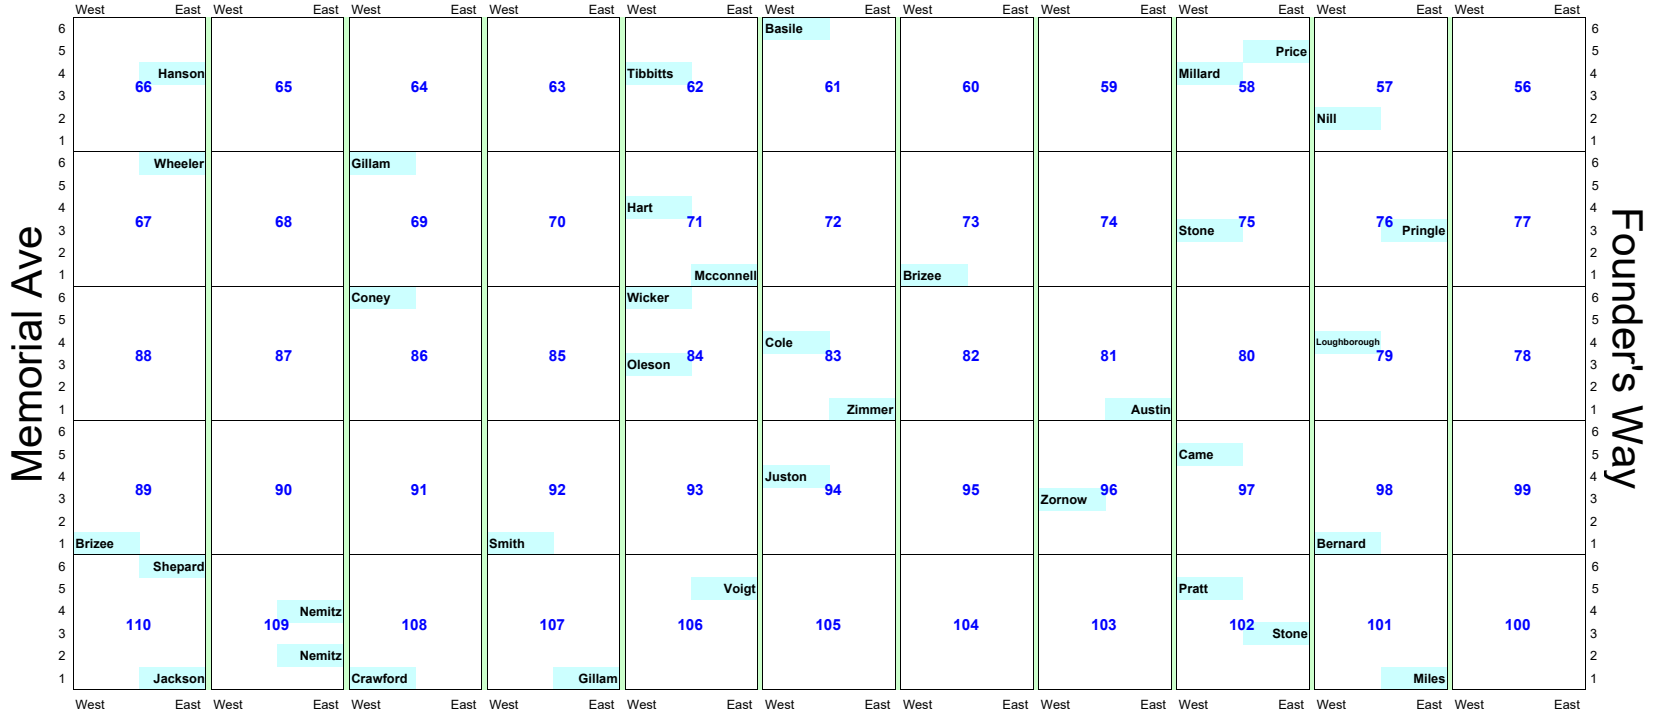

Veteran's Walk

Area A= Lots 56 → 110
36 Veterans

Lower South Road

Veteran's Walk

Founder's Way

Washington Rd

Area B = Lots 221 → 232
1 Veterans

Lower South Road

Maple Ave

Memorial Ave

Founder's Way

Area C = Lots 1 → 55

Veteran's Walk

Maple Ave

		West	East	West	East	West	East	West	East			
6 5 4 3 2 1	Founder's Way		349		350		359		360		6	
			348	Thistlethwaite		351		358		361		5
			347			352		357		362		4
			346			353		356		363		3
			345			354		355		364		2
6 5 4 3 2 1		West	East	West	East	West	East	West	East		6	

Hilltop Road

Section D

Area H left = Lots 508 → 516, 537 → 545, 563 → 571, 592 → 600, 619 → 627

	West	East	West	East	West	East	West	East	West	East	West	East	West	East	West	East	West	East
6							Crumb											
5			Frank	626	625		624		623		622		621		620			619
4	627	Worden																
3							Crumb											
2																		
1																		
6	Gilmore		Brown															Boheen
5																		
4	Gilmore	592	593		594		595		596		597		598		599			600
3																		
2																		Boheen
1					Schrader													
6									Brown			Witt	Neighbor					
5																		
4	571		570		569		568		567		566	Millard	565		564			563
3																		
2																		
1																		
6							Spiegel			Rothfuss								
5																		
4																		
3	537		538		539		540		541		542							
2																		
1																		
6																		
5																		
4	516		Custer	515	514		513		512		511	Robinson	510					
3																		
2																		
1																		
	West	East	West	East	West	East	West	East	West	East	West	East	West	East	West	East	West	East

Hilltop Road

8/1/2022

Area H right = Lots 500 → 507, 546 → 562, 601 → 618 & 643

Washington Road

Hilltop Road

8/1/2022

Area I = Lots 233 → 268

22 Veterans