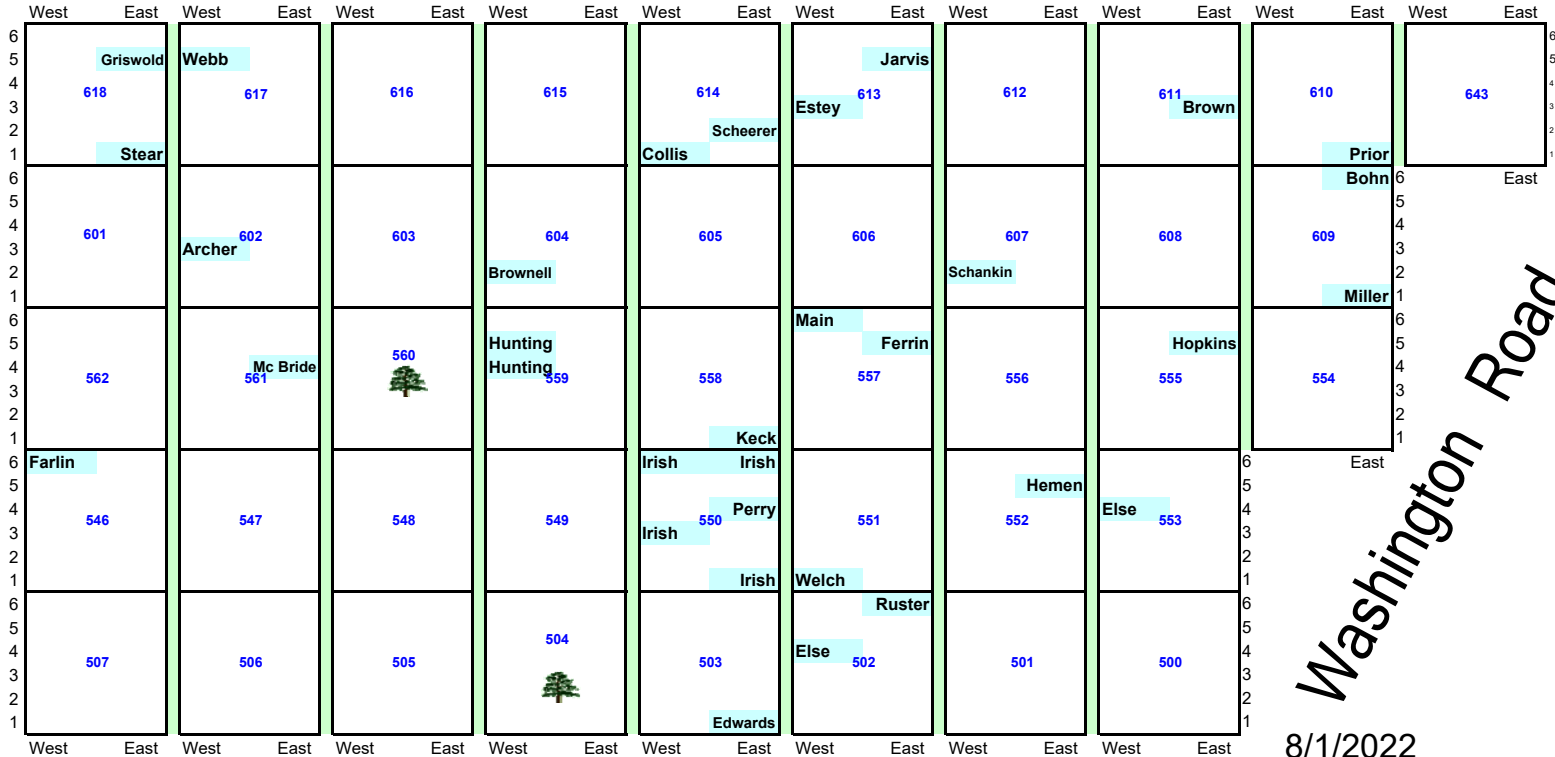

Veteran's Walk

Area A= Lots 56 → 110
36 Veterans

Lower South Road

Veteran's Walk

Founder's Way

Washington Rd

Area B = Lots 221 → 232
1 Veterans

Lower South Road

Hilltop Road

Section D

Area H left = Lots 508 → 516, 537 → 545, 563 → 571, 592 → 600, 619 → 627

	West	East	West	East	West	East	West	East	West	East	West	East	West	East	West	East	West	East
6							Crumb											
5			Frank	626	625		624		623		622		621		620			619
4	627	Worden																
3							Crumb											
2																		
1																		
6	Gilmore		Brown															Boheen
5																		
4	Gilmore	592	593		594		595		596		597		598		599			600
3																		
2																		Boheen
1					Schrader													
6									Brown			Witt	Neighbor					
5																		
4	571		570		569		568		567		566	Millard	565		564			563
3																		
2																		
1																		
6							Spiegel			Rothfuss								
5																		
4																		
3	537		538		539		540		541		542							
2																		
1																		
6																		
5																		
4	516		Custer	515	514		513		512		511	Robinson	510					
3																		
2																		
1																		
	West	East	West	East	West	East	West	East	West	East	West	East	West	East	West	East	West	East

Hilltop Road

8/1/2022

Area H right = Lots 500 → 507, 546 → 562, 601 → 618 & 643

Washington Road

Hilltop Road

8/1/2022

Area I = Lots 233 → 268

22 Veterans

Maple Avenue

**Area J =
Lots
163 → 178,
183 → 198,
204 → 210**

Memorial Avenue

Hartgate North

Avenue of the Flags

Area K = Lots 111-117, 123-138, 143-158

Avenue of the Flags

Area L = Lots 161, 162, 179-182, 199-202, 211-215, 365-367