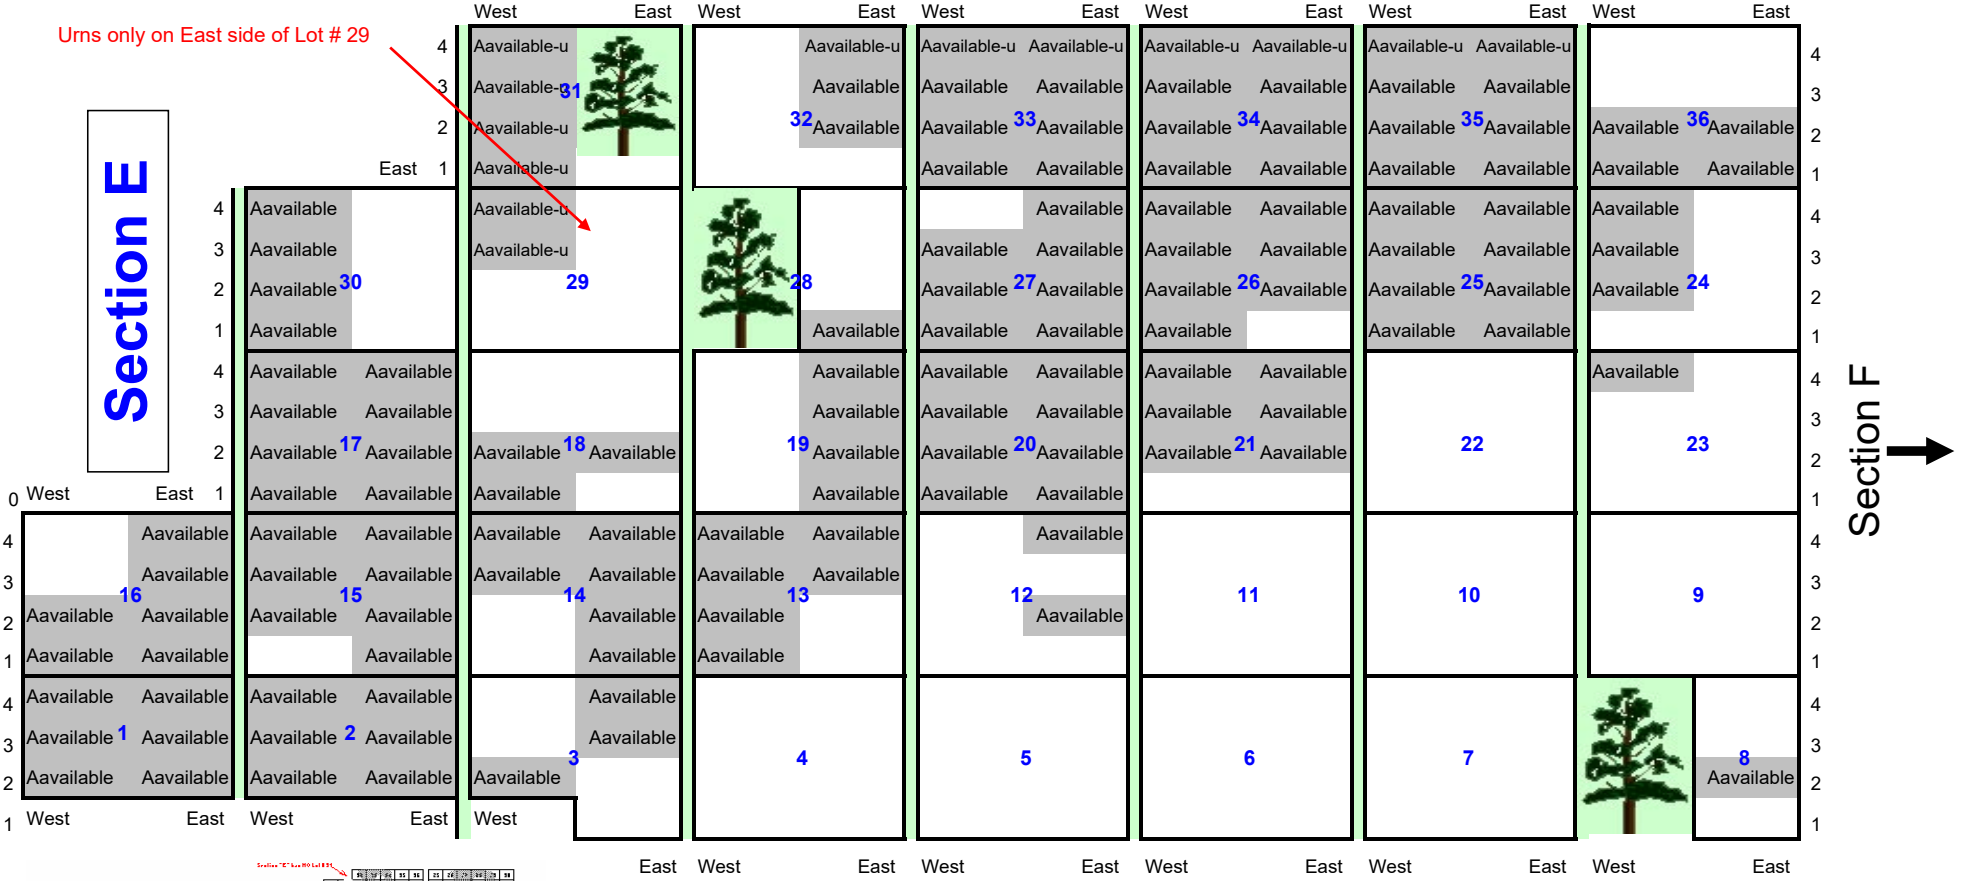

Trail

Northfield Trail

Northfield

Section D

Northfield Trail

		West		East		West		East		West		East		West		East		West		East																																																						
4	3	2	Aavailable	78	Aavailable	77	76	75	74	Aavailable	Aavailable	Aavailable	73	72	Aavailable	Aavailable	Aavailable	Aavailable	Aavailable	Aavailable	Aavailable																																																					
																						4	3	2	1	Aavailable	66	67	68	69	70	71	Aavailable	Aavailable	Aavailable	Aavailable	Aavailable	Aavailable	Aavailable	Aavailable																																		
																																									4	3	2	1	Aavailable	62	61	60	59	58	57	Aavailable	Aavailable	Aavailable	Aavailable	Aavailable	Aavailable																	
																																																										4	3	2	1	Aavailable	51	52	53	54	55	56	Aavailable	Aavailable	Aavailable	Aavailable	Aavailable	
4	3	2	1	Aavailable	49	50	46	45	44	43	42	41	Aavailable	Aavailable	Aavailable	Aavailable	Aavailable	Aavailable	Aavailable	Aavailable	Aavailable																																																					
																						4	3	2	1	Aavailable	47	48	47	44	43	42	41	Aavailable	Aavailable	Aavailable	Aavailable	Aavailable	Aavailable	Aavailable	Aavailable																																	
																																										4	3	2	1	Aavailable	34	35	36	37	38	39	40	Aavailable	Aavailable	Aavailable	Aavailable	Aavailable																
																																																											4	3	2	1	Aavailable	31	30	29	28	27	26	25	Aavailable	Aavailable	Aavailable	Aavailable
4	3	2	1	Aavailable	32	31	30	29	28	27	26	25	Aavailable	Aavailable	Aavailable	Aavailable	Aavailable	Aavailable	Aavailable	Aavailable	Aavailable																																																					
																						4	3	2	1	Aavailable	18	19	20	21	22	23	24	Aavailable	Aavailable	Aavailable	Aavailable	Aavailable	Aavailable	Aavailable	Aavailable																																	
																																										4	3	2	1	Aavailable	15	14	13	12	11	10	9	Aavailable	Aavailable	Aavailable	Aavailable	Aavailable																
																																																											4	3	2	1	Aavailable	2	3	4	5	6	7	8	Aavailable	Aavailable	Aavailable	Aavailable
4	3	2	1	Aavailable	1	2	3	4	5	6	7	8	Aavailable	Aavailable	Aavailable	Aavailable	Aavailable	Aavailable	Aavailable	Aavailable	Aavailable																																																					
																						4	3	2	1	Aavailable	2	3	4	5	6	7	8	Aavailable	Aavailable	Aavailable	Aavailable	Aavailable	Aavailable	Aavailable	Aavailable																																	
																																										4	3	2	1	Aavailable	3	4	5	6	7	8	Aavailable	Aavailable	Aavailable	Aavailable	Aavailable	Aavailable																
																																																											4	3	2	1	Aavailable	3	4	5	6	7	8	Aavailable	Aavailable	Aavailable	Aavailable	

Jewish Blessed Lots

Cobblestone Way

Pioneer Lane

Random Woods